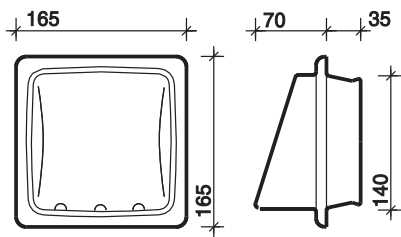

accessories

semi-recessed

Soap tray

soap tray

VC9808WH

applications Commercial, Domestic, Hotels and Leisure, Security.

material
Vitreous china.

colours
White WH.

fixings
Recessed into wall.

Toilet roll holder

toilet roll holder

VC9806WH

applications Commercial, Domestic, Hotels and Leisure, Security.

material
Vitreous china.

colours
White WH.

fixings
Recessed into wall.

All measurements shown are in millimetres. drawing sizes are not to scale.
to specify/order: Please use the 8 character reference shown above.

Lawton Road, Alsager, Stoke-on-Trent ST7 2DF, UK
Tel: +44(0) 1270 879777 Fax: +44(0) 1270 873864
www.twyfordbathrooms.com UK Technical Helpline Tel: 0870 840 0437 Fax: 0870 840 0438