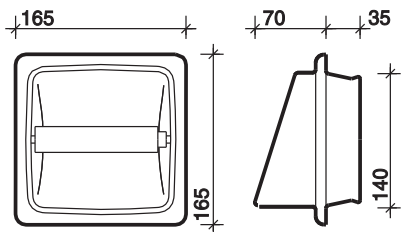

accessories

semi-recessed

Soap tray

soap tray

VC9808WH

applications Commercial, Domestic, Hotels and Leisure, Security.

material
Vitreous china.

colours
White WH.

fixings
Recessed into wall.

Toilet roll holder

toilet roll holder

VC9806WH

applications Commercial, Domestic, Hotels and Leisure, Security.

material
Vitreous china.

colours
White WH.

fixings
Recessed into wall.

All measurements shown are in millimetres. drawing sizes are not to scale.
to specify/order: Please use the 8 character reference shown above.

Lawton Road, Alsager, Stoke-on-Trent ST7 2DF, UK
Tel: +44(0) 1270 879777 Fax: +44(0) 1270 873864
www.twyfordbathrooms.com UK Technical Helpline Tel: 0870 840 0437 Fax: 0870 840 0438