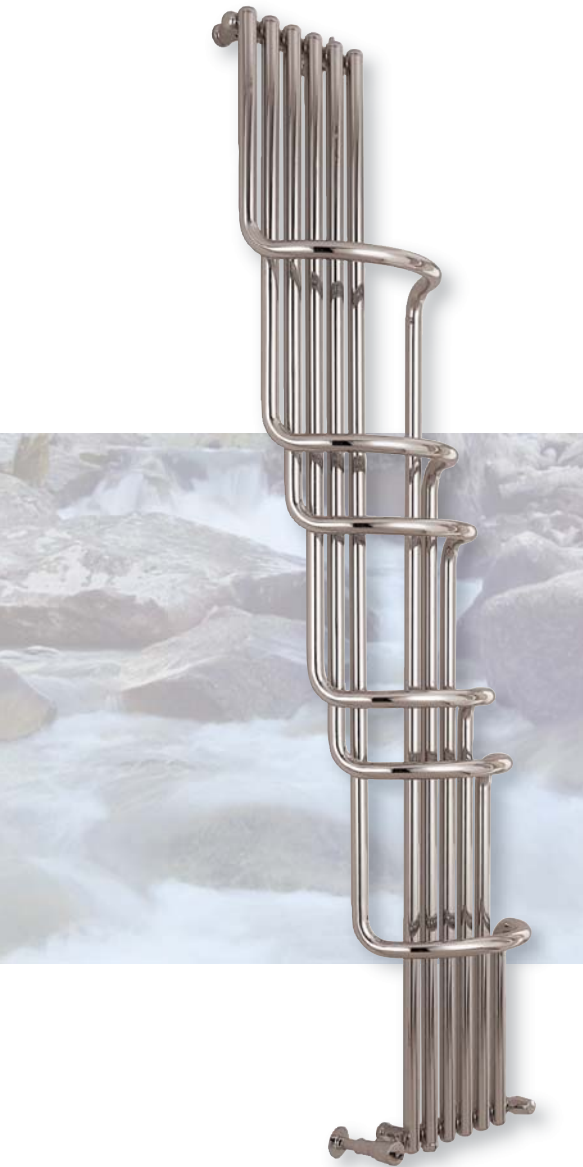

MYSON

MYSON Eastern Avenue, Team Valley, Gateshead, Tyne & Wear NE11 0PG, UK
 T: 0845 402 3434, F: 0191 491 7568, sales@myson.co.uk, www.myson.co.uk

SEINE Round Tube

Projection (mm)

width (mm)	B (mm)
572	225-237
636	251-263

W (mm)	H (mm)	X (mm)	X1 (mm)	X2 (mm)
572	1250	247	42	163
636	1600	272	44	184