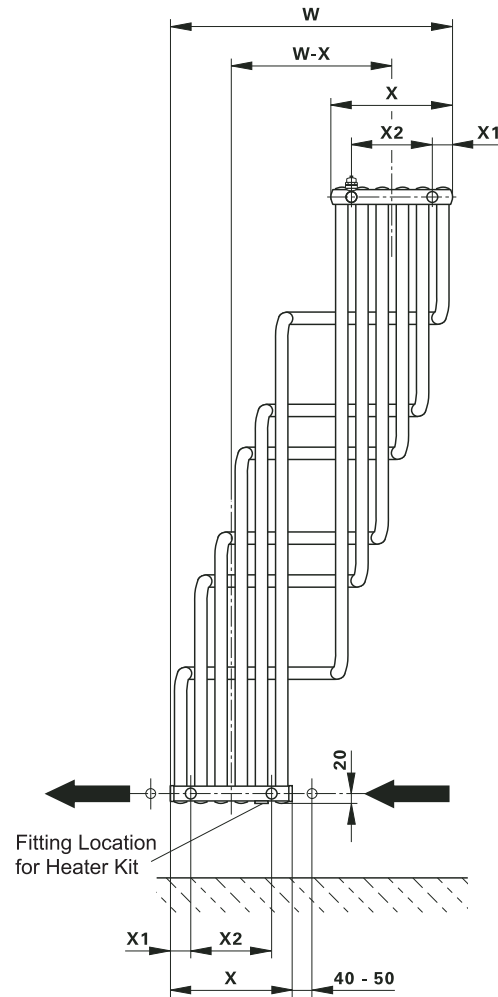

MYSON

MYSON Eastern Avenue, Team Valley, Gateshead, Tyne & Wear NE11 0PG, UK
 T: 0845 402 3434, F: 0191 491 7568, sales@myson.co.uk, www.myson.co.uk

SEINE Round Tube

Projection (mm)

width (mm)	B (mm)
572	225-237
636	251-263

W (mm)	H (mm)	X (mm)	X1 (mm)	X2 (mm)
572	1250	247	42	163
636	1600	272	44	184