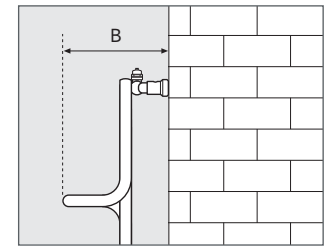

MYSON

MYSON Eastern Avenue, Team Valley, Gateshead, Tyne & Wear NE11 0PG, UK
 T: 0845 402 3434, F: 0191 491 7568, sales@myson.co.uk, www.myson.co.uk

SEINE Round Tube

Projection (mm)

width (mm)	B (mm)
572	225-237
636	251-263

W (mm)	H (mm)	X (mm)	X1 (mm)	X2 (mm)
572	1250	247	42	163
636	1600	272	44	184