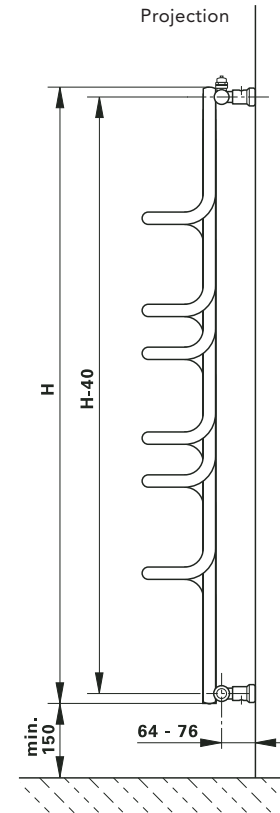

MYSON

MYSON Eastern Avenue, Team Valley, Gateshead, Tyne & Wear NE11 0PG, UK
 T: 0845 402 3434, F: 0191 491 7568, sales@myson.co.uk, www.myson.co.uk

SEINE Round Tube

Projection (mm)

width (mm)	B (mm)
572	225-237
636	251-263

W (mm)	H (mm)	X (mm)	X1 (mm)	X2 (mm)
572	1250	247	42	163
636	1600	272	44	184