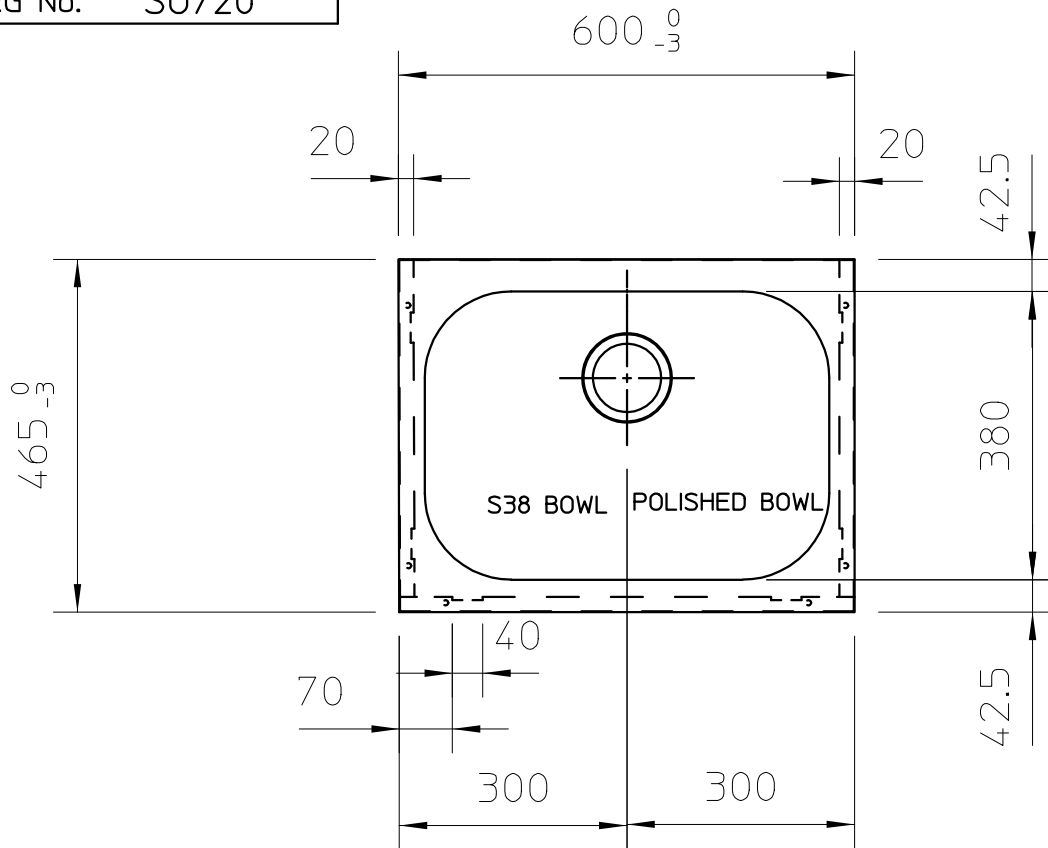

WHERE NO SPECIFIC TOLERANCE IS INCLUDED A GENERAL TOLERANCE OF + OR - 2 APPLIES.

UNLESS OTHERWISE STATED ALL DIMS MM.

ISSUE	REVISION	DATE
A	ORIGINAL	

TITLE: BELFAST SINK 600 X 465
S38 BOWL POLISHED

pland PLAND STAINLESS LTD.
LOWER WORTLEY RING ROAD.
LEEDS
FAX: 0113 231 0560
PHONE: 0113 263 4184 LS12 6AA

DRAWN: G PEARSON	DATE: 18-02-08
CHECKED:	DATE:
APPROVED:	DATE:
SCALE: 1:10	DO NOT SCALE
MATERIAL: 304	1.2mm
FINISH: SATIN FINISH	

DRG No. S0720