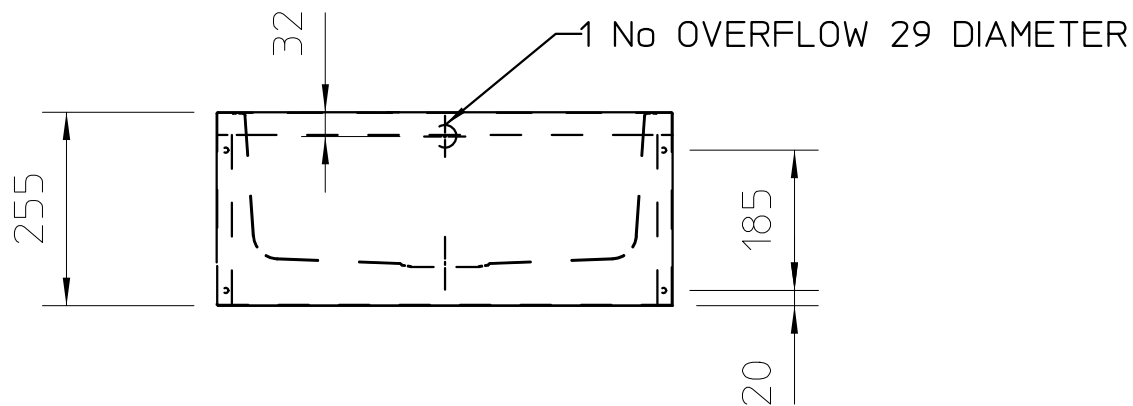

WHERE NO SPECIFIC TOLERANCE IS INCLUDED A GENERAL TOLERANCE OF + OR - 2 APPLIES.

UNLESS OTHERWISE STATED ALL DIMS MM.

ISSUE	REVISION	DATE
A	ORIGINAL	

TITLE: BELFAST SINK 600 X 465
S38 BOWL POLISHED

pland PLAND STAINLESS LTD.
LOWER WORTLEY RING ROAD.
LEEDS
FAX: 0113 231 0560
PHONE: 0113 263 4184 LS12 6AA

DRAWN: G PEARSON	DATE: 18-02-08
CHECKED:	DATE:
APPROVED:	DATE:
SCALE: 1:10	DO NOT SCALE
MATERIAL: 304	1.2mm
FINISH: SATIN FINISH	

DRG No. S0720