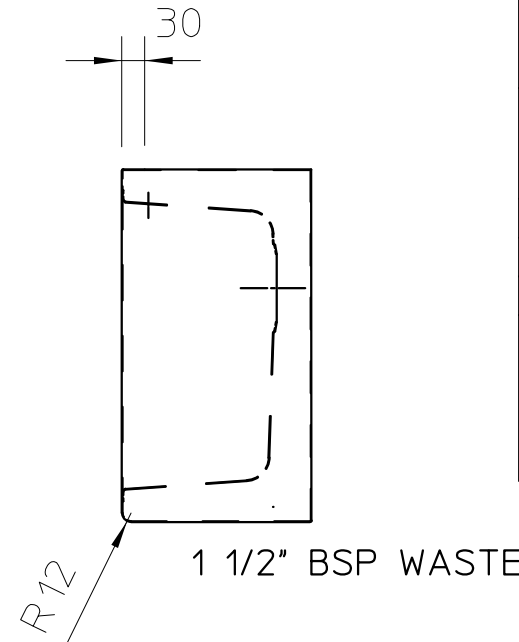

WHERE NO SPECIFIC TOLERANCE IS INCLUDED A GENERAL TOLERANCE OF + OR - 2 APPLIES.

UNLESS OTHERWISE STATED ALL DIMS MM.

ISSUE	REVISION	DATE
A	ORIGINAL	

TITLE: BELFAST SINK 600 X 465
S38 BOWL POLISHED

pland PLAND STAINLESS LTD.
LOWER WORTLEY RING ROAD.
LEEDS
FAX: 0113 231 0560
PHONE: 0113 263 4184 LS12 6AA

DRAWN: G PEARSON	DATE: 18-02-08
CHECKED:	DATE:
APPROVED:	DATE:
SCALE: 1:10	DO NOT SCALE
MATERIAL: 304	1.2mm
FINISH: SATIN FINISH	

DRG No. S0720