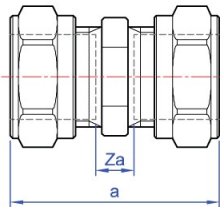

Straight coupling. copper x copper.

GENERAL INFORMATION

Size	Pattern No.	Box Qty	Code	Barcode	Price (£) ex VAT
10mm	K910X	5	43015K	5022050091307	£8.56
12mm	K910X	5	43016K	5022050091369	£9.09
15mm	KS910X	5	43017K	5022050091482	£4.60
18mm	K910X	5	43018K	5022050091604	£12.92
22mm	KS910X	5	43019K	5022050091666	£7.47
28mm	K910X	5	43020K	5022050091789	£16.98
35mm	K910X	5	43021K	5022050091901	£37.28
42mm	K910X	2	43022K	5022050092021	£49.03
54mm	K910X	2	43023K	5022050092083	£73.31
12 x 10mm	K910X	10	43029K	5022050092502	£9.03
15 x 8mm	K910X	5	43025K	5022050103284	£10.54
15 x 10mm	K910X	5	43031K	5022050092564	£10.32
15 x 12mm	K910X	5	43028K	5022050092380	£11.90
18 x 15mm	K910X	5	43033K	5022050430335	£15.24
22 x 15mm	K910X	5	43035K	5022050092748	£15.24
28 x 22mm	K910X	5	43037K	5022050092922	£23.87

DIMENSIONS (mm)

Code	Description	a	za
43015K	10mm K910X	38	5
43016K	12mm K910X	41	4
43017K	15mm KS910X	44	2
43018K	18mm K910X	52	6
43019K	22mm KS910X	50	4
43020K	28mm K910X	54	6
43021K	35mm K910X	67	17
43022K	42mm K910X	64	5
43023K	54mm K910X	69	3
43029K	12 x 10mm K910X	42	12
43025K	15 x 8mm K910X	41	6
43031K	15 x 10mm K910X	41	4
43028K	15 x 12mm K910X	44	7
43033K	18 x 15mm K910X	46	4
43035K	22 x 15mm K910X	46	2
43037K	28 x 22mm K910X	52	5

PRESSURE & TEMPERATURE

Kuterlite 600 and 900 (sizes 8mm to 54mm) performance (Hydraulic) when correctly assembled with copper tube to BS EN 1057

Service temperature

Size	-15° C (Min)	30° C	90° C	120° C (Max)
6mm to 10mm	70 bar*	70 bar	40 bar	25 bar
12mm to 28mm	20 bar*	20 bar	10 bar	7 bar
35mm to 54mm	16 bar*	16 bar	7 bar	5 bar