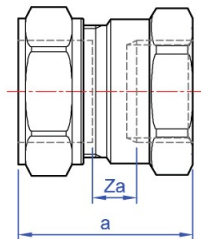

## Female coupling. copper x BSP parallel female thread.

### GENERAL INFORMATION

Size	Pattern No.	Box Qty	Code	Barcode	Price (£) ex VAT
12mm x 3/8"	K912X	5	43085K	5022050095718	£8.06
12mm x 1/2"	K912X	5	43086K	5022050095770	£8.34
15mm x 3/8"	K912X	5	43087K	5022050095831	£9.76
<b>15mm x 1/2"</b>	<b>KS912X</b>	<b>5</b>	<b>43088K</b>	<b>5022050095954</b>	<b>£4.92</b>
15mm x 3/4"	K912X	5	43089K	5022050096081	£11.40
18mm x 1/2"	K912X	5	43090K	5022050096142	£11.40
18mm x 3/4"	K912X	10	43094K	5022050096388	£13.17
22mm x 1/2"	K912X	5	43091K	5022050096203	£11.40
<b>22mm x 3/4"</b>	<b>KS912X</b>	<b>5</b>	<b>43092K</b>	<b>5022050096265</b>	<b>£7.20</b>
22mm x 1"	K912X	5	43093K	5022050096326	£16.47
28mm x 1"	K912X	5	43095K	5022050096449	£15.57
35mm x 1 1/4"	K912X	5	43098K	5022050096500	£34.02
42mm x 1 1/2"	K912X	5	43099K	5022050096562	£45.75
54mm x 2"	K912X	2	43100K	5022050096623	£67.11

### DIMENSIONS (mm)

Code	Description	a	za
43085K	12mm x 3/8" K912X	36	10
43086K	12mm x 1/2" K912X	38	10
43087K	15mm x 3/8" K912X	37	6
43088K	15mm x 1/2" KS912X	39	6
43089K	15mm x 3/4" K912X	41	6
43090K	18mm x 1/2" K912X	39	5
43094K	18mm x 3/4" K912X	40	4
43091K	22mm x 1/2" K912X	41	6
43092K	22mm x 3/4" KS912X	43	6
43093K	22mm x 1" K912X	46	8
43095K	28mm x 1" K912X	46	7
43098K	35mm x 1 1/4" K912X	56	12
43099K	42mm x 1 1/2" K912X	58	9
43100K	54mm x 2" K912X	59	7

### PRESSURE & TEMPERATURE

Kuterlite 600 and 900 (sizes 8mm to 54mm) performance (Hydraulic) when correctly assembled with copper tube to BS EN 1057