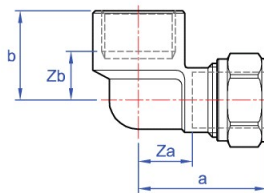

## Female elbow. copper x BSP parallel female thread.

### GENERAL INFORMATION

Size	Pattern No.	Box Qty	Code	Barcode	Price (£) ex VAT
12mm x 3/8"	K917	5	43198K	5022050102829	£11.08
12mm x 1/2"	K917	5	43197K	5022050102317	£10.48
15mm x 3/8"	K917	5	43199K	5022050431998	£12.02
15mm x 1/2"	K617	5	61200K	5022050123831	£9.10
15mm x 3/4"	K917	5	43201K	5022050104243	£18.38
18mm x 1/2"	K917	5	43202K	5022050432025	£16.14
22mm x 1/2"	K617	5	61201K	5022050123954	£12.20
22mm x 3/4"	K617	5	61203K	5022050124074	£13.17
22mm x 1"	K617	5	61204K	5022050124135	£20.52
28mm x 3/4"	K617	5	61202K	5022050612021	£21.01
28mm x 1"	K617	5	61205K	5022050124197	£23.22
35mm x 1 1/4"	K917	5	43206K	5022050104557	£44.69
42mm x 1 1/2"	K917	2	43207K	5022050104625	£68.71

### DIMENSIONS (mm)

Code	Description	a	b	za	zb
43198K	12mm x 3/8" K917	32	15	22	13
43197K	12mm x 1/2" K917	31	15	25	10
61200K	15mm x 1/2" K617	36	15	26	11
43201K	15mm x 3/4" K917	38	17	32	18
61201K	22mm x 1/2" K617	36	14	32	18
61203K	22mm x 3/4" K617	41	18	31	17
61204K	22mm x 1" K617	40	18	35	19
61202K	28mm x 3/4" 617	42	19	37	22
61205K	28mm x 1" K617	42	19	37	22
43206K	35mm x 1 1/4" K917	51	26	45	28
43207K	42mm x 1 1/2" K917	53	23	49	29

### PRESSURE & TEMPERATURE

Kuterlite 600 and 900 (sizes 8mm to 54mm) performance (Hydraulic) when correctly assembled with copper tube to BS EN 1057