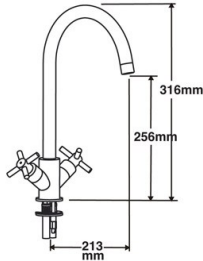

Monobloc High Spout Sink Mixer

Xia Monobloc High Spout Sink Mixer

GENERAL INFORMATION

Size	Pattern No.	Pack 1 Qty	Code	Barcode
NA	Sink Mixer	1	4P1042	5022050045508

DIMENSIONS (mm)

Code	Description	Dimensions
4P1042	Monobloc High Spout Sink Mixer	see image