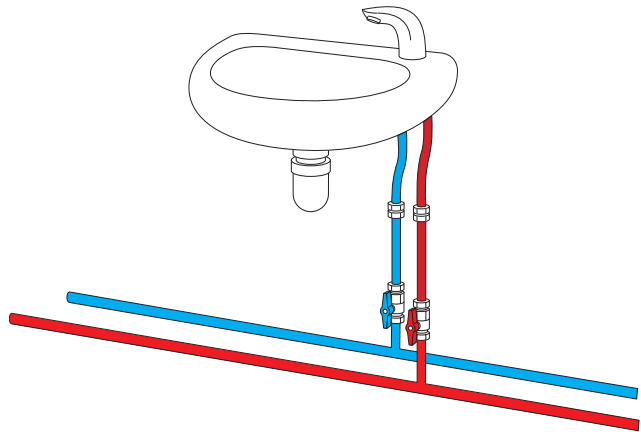

**Electrical Specification**

Protection Class: IP67.  
 Power supply: 6V lithium battery 2CR5.  
 Sensor range: 130 to 170 mm for optimum performance.

**Do not install opposite a mirror**

**Product Installation Options**

**Single Supply - Pre-mixed:** No-touch basin tap with single pre-mixed water supply using separate thermostatic mixing valve

**Hot and Cold Supply - Preset Temperature:** No-touch basin mixer tap with preset temperature (non-thermostatic)

**Hot and Cold Supply - Adjustable Temperature:** No-touch basin mixer tap with temperature adjustment control (non-thermostatic)

**Kohler Mira Limited**  
 Cromwell Road, Cheltenham  
 Gloucestershire, GL52 5EP