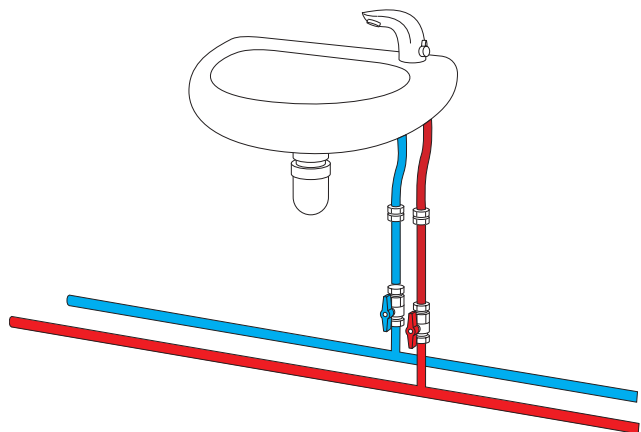

**Electrical Specification**

Protection Class: IP67.  
 Power supply: 6V lithium battery 2CR5.  
 Sensor range: 130 to 170 mm for optimum performance.

**Do not install opposite a mirror**

**Product Installation Options**

**Single Supply - Pre-mixed:** No-touch basin tap with single pre-mixed water supply using separate thermostatic mixing valve

**Hot and Cold Supply - Preset Temperature:** No-touch basin mixer tap with preset temperature (non-thermostatic)

**Hot and Cold Supply - Adjustable Temperature:** No-touch basin mixer tap with temperature adjustment control (non-thermostatic)

**Kohler Mira Limited**  
 Cromwell Road, Cheltenham  
 Gloucestershire, GL52 5EP