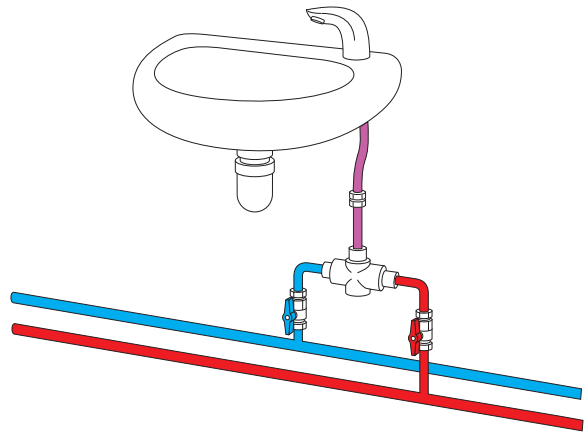

**Materials**

Body: Brass, chrome finish.  
 Flexible Tails: Stainless steel with blue polyimide reinforced polythene hose.

**Temperature Range**

Cold water range: 1°C - 20°C.  
 Hot water range: 50°C - 70°C.

**Single Supply - Pre-mixed:** No-touch basin tap with single pre-mixed water supply using separate thermostatic mixing valve

**Hot and Cold Supply - Preset Temperature:** No-touch basin mixer tap with preset temperature (non-thermostatic)