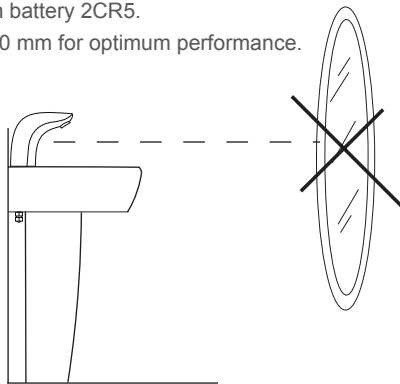

**Materials**

Body: Brass, chrome finish.  
 Flexible Tails: Stainless steel with blue polyimide reinforced polythene hose.

**Temperature Range**

Cold water range: 1°C - 20°C.  
 Hot water range: 50°C - 70°C.

**Electrical Specification**

Protection Class: IP67.  
 Power supply: 6V lithium battery 2CR5.  
 Sensor range: 130 to 170 mm for optimum performance.

**Do not install opposite a mirror**

**Product Installation Options**