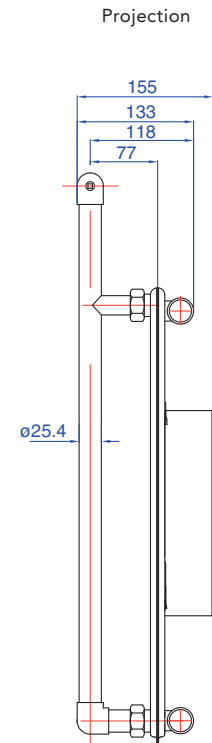

# MERSEY Traditional

code	W overall width & pipe centres (mm)	H (mm)	X (mm)	rad H x W (mm)
MTR2	640	655	505	524 x 640
MTR4	745	809	607	690 x 745