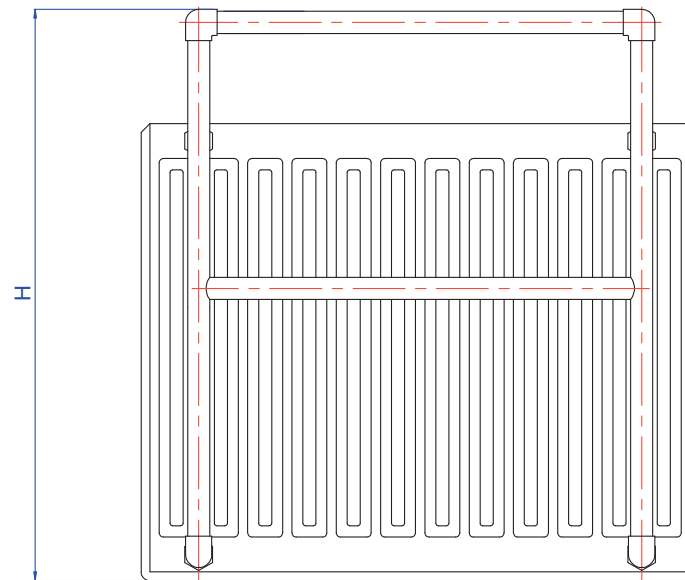

# MERSEY Traditional

code	W overall width & pipe centres (mm)	H (mm)	X (mm)	rad H x W (mm)
MTR2	640	655	505	524 x 640
MTR4	745	809	607	690 x 745