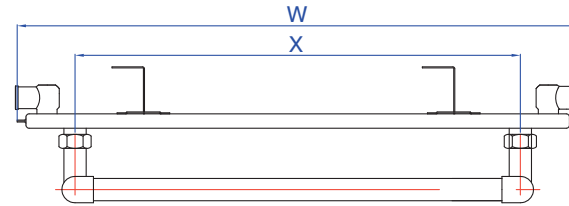

# MERSEY Traditional

code	W overall width & pipe centres (mm)	H (mm)	X (mm)	rad H x W (mm)
MTR2	640	655	505	524 x 640
MTR4	745	809	607	690 x 745