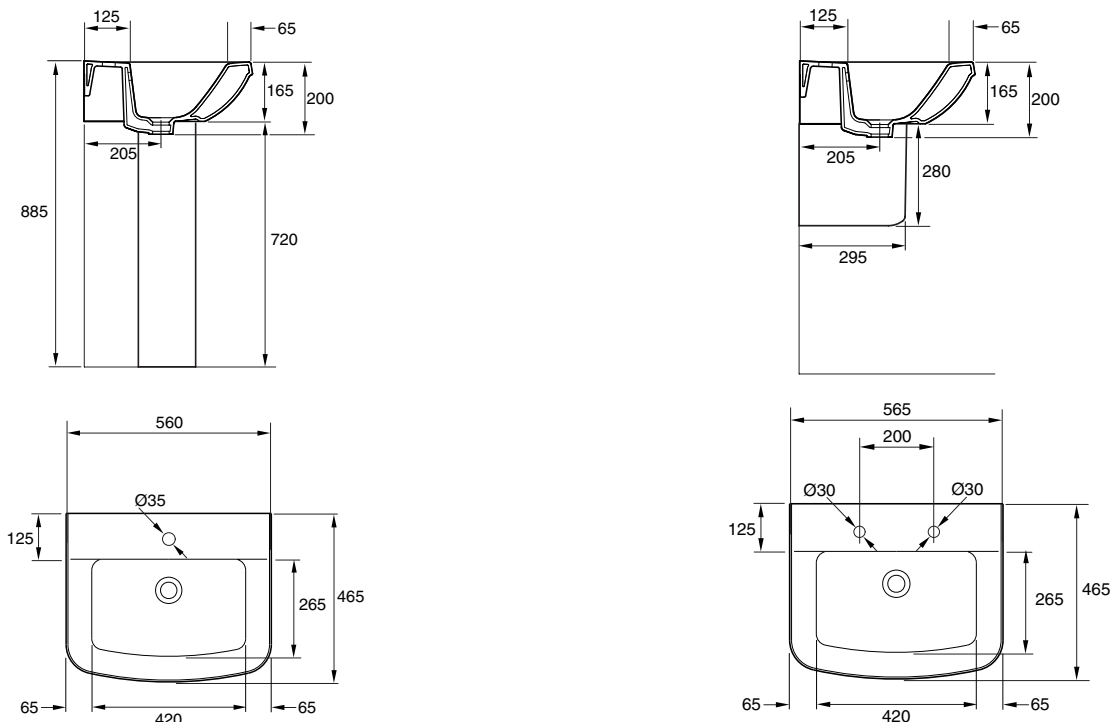

Panache 560 mm washbasin

Panache offers simple, contemporary styling, in a range of basins to suit different installation options.

Product	17155W	Panache washbasin 560 mm, 1 tap hole
	17155W-2	Panache washbasin 560 mm, 2 tap holes
Colours/finishes	White (-00)	
Material	Vitreous china	
Weight (kg)	TBA	
Fixings	Wall fixings included	
Complementary items		Colours/finishes
17153W	Panache pedestal	White (-00)
17154W	Panache semi-pedestal	White (-00)
Design linked sanitaryware	Panache range	
Recommended brassware	Panache, Candide, Clip, Odela	

To order, please use the product code and add the colour/finish reference, eg. -00 for white.

All measurements shown are in millimetres.
Sizes are approximate.

P5250