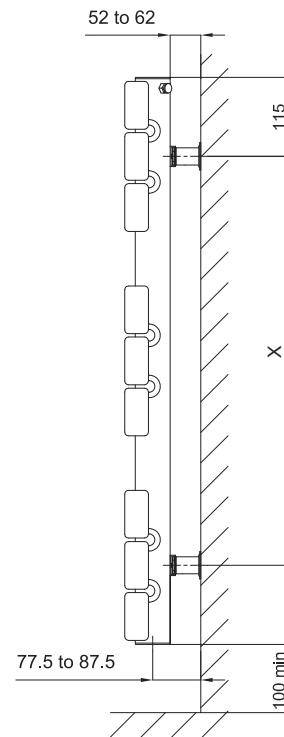

# JARUA Flat Tube

Projection

X (mm)	H (mm)
900	1130
1200	1430