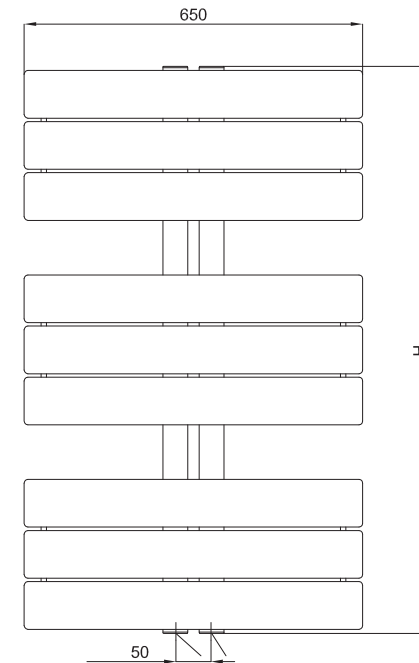

# JARUA Flat Tube

Projection

X (mm)	H (mm)
900	1130
1200	1430