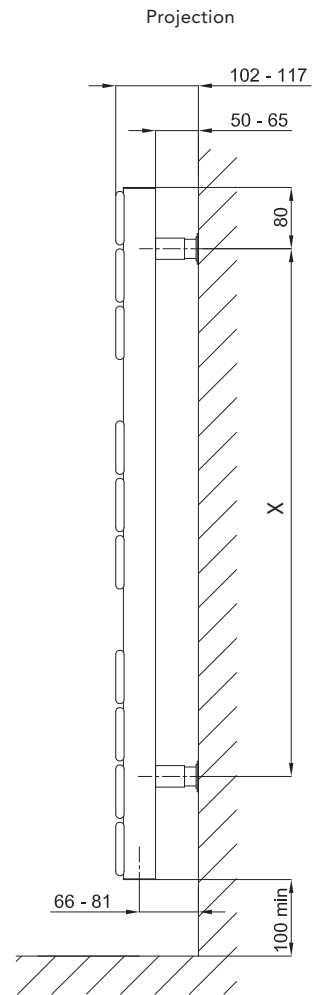

MYSON

MYSON Eastern Avenue, Team Valley, Gateshead, Tyne & Wear NE11 0PG, UK
T: 0845 402 3434, F: 0191 491 7568, sales@myson.co.uk, www.myson.co.uk

INTERLUDE Flat Tube

X (mm)	H (mm)
330	530
620	905
1460	1655