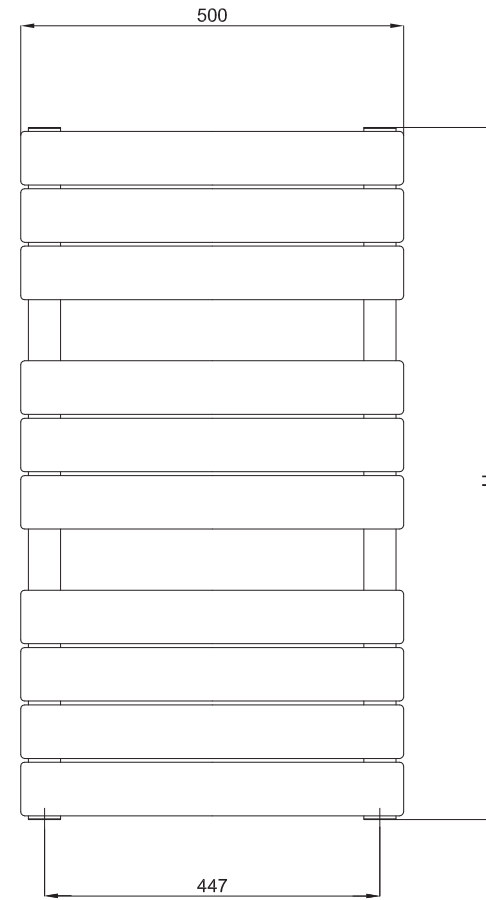

MYSON

MYSON Eastern Avenue, Team Valley, Gateshead, Tyne & Wear NE11 0PG, UK
T: 0845 402 3434, F: 0191 491 7568, sales@myson.co.uk, www.myson.co.uk

INTERLUDE Flat Tube

X (mm)	H (mm)
330	530
620	905
1460	1655