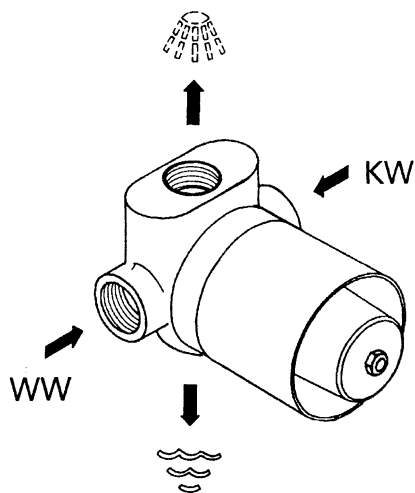

GROHE

29 707

95.128.131/ÄM 30 001/08.94

Prices and delivery to your door visit MyTub Ltd - 0845 303 8383 - www.mytub.co.uk - info@mytub.co.uk