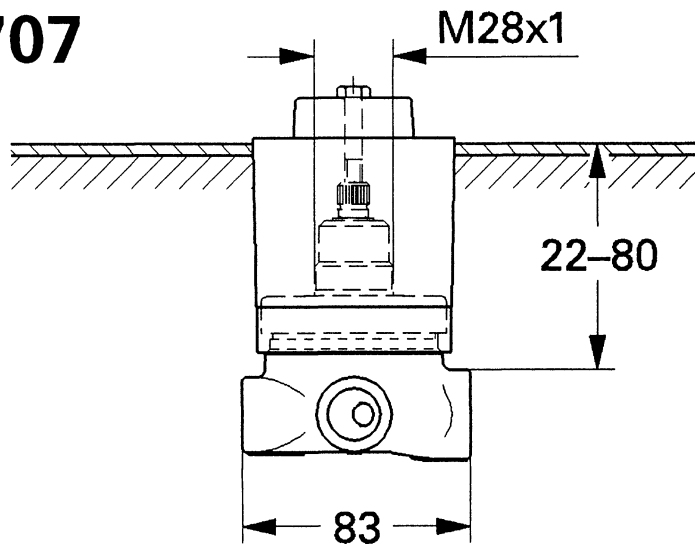

GROHE

29 707

95.128.131/ÄM 30 001/08.94

Prices and delivery to your door visit MyTub Ltd - 0845 303 8383 - www.mytub.co.uk - info@mytub.co.uk