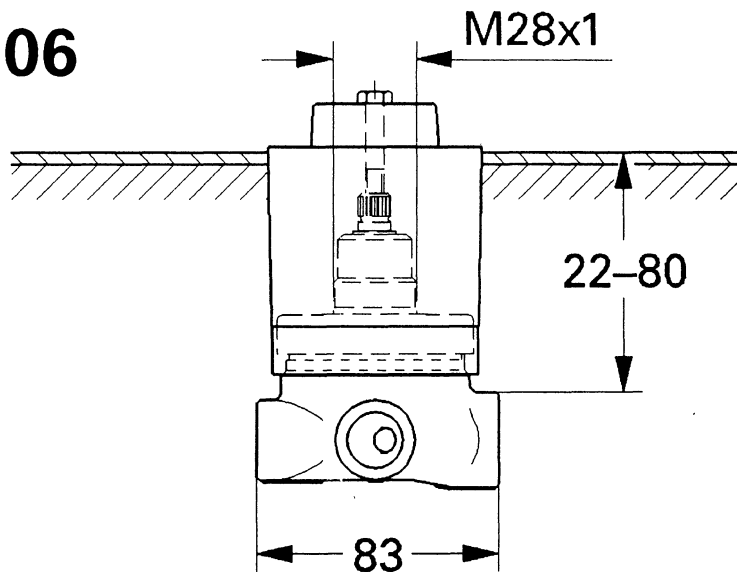

GROHE

WATER TECHNOLOGY

29 706

95.127.131/ÄM 30 001/08.94

Prices and delivery to your door visit MyTub Ltd - 0845 303 8383 - www.mytub.co.uk - info@mytub.co.uk