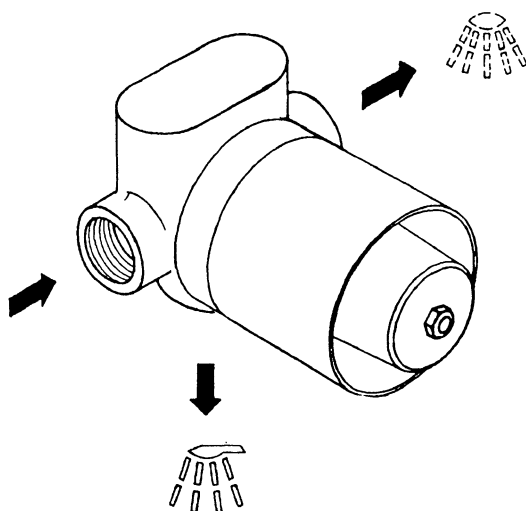

GROHE

WATER TECHNOLOGY

29 706

95.127.131/ÄM 30 001/08.94

Prices and delivery to your door visit MyTub Ltd - 0845 303 8383 - www.mytub.co.uk - info@mytub.co.uk