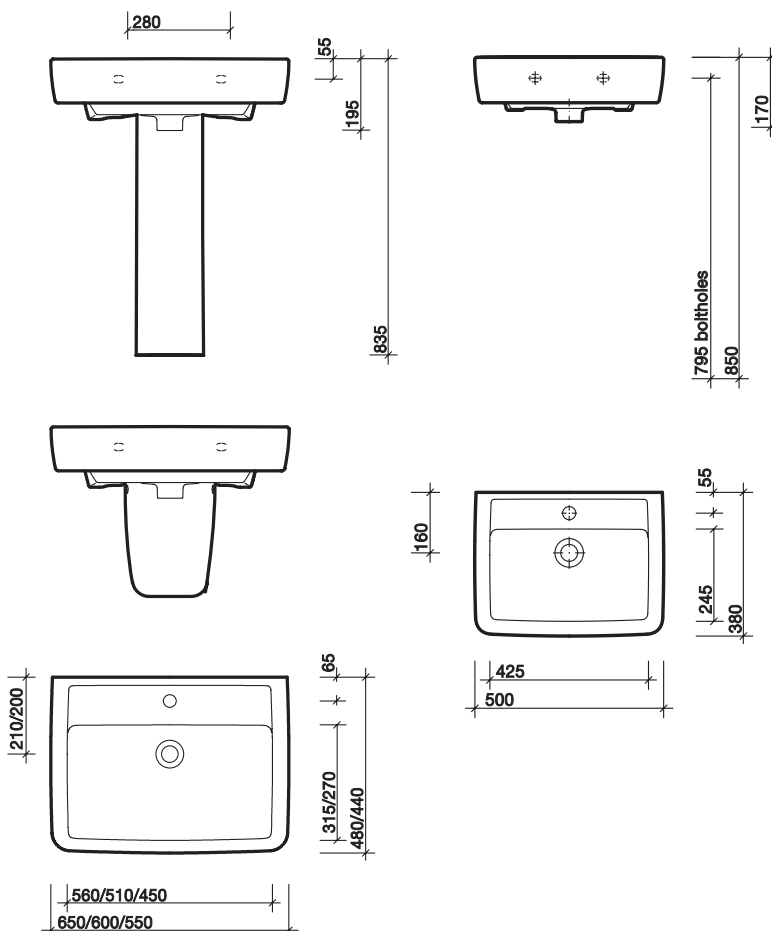

Pedestal, wall fixing or furniture
650 x 480mm, 1 centre tap hole **GL4241WH**

Pedestal, wall fixing or furniture
600 x 480mm, 1 centre tap hole **GL4211WH**

Pedestal or wall fixing
550 x 440mm, 1 centre tap hole **GL4111WH**

*Wall fixing
500 x 360mm, 1 centre tap hole **GL4811WH**

pedestal

Pedestal **VW4910WH**

semi-pedestal

Semi-pedestal **GL4970WH**

furniture

For furniture please refer to the furniture section.

recommended brassware

material

Vitreous china.

colour

White WH.

fixings

Fixings supplied:

(a) Pedestal with basin bolted to wall,
(Pedestal screwed to floor).

(b) Wall bolts.

(c) Semi-pedestal with wall bolts.

*500mm basin wall fixing only.

all measurements shown are in millimetres. drawing sizes are not to scale.

Lawton Road, Alsager, Stoke-on-Trent ST7 2DF, UK
Tel: +44(0) 1270 879777 Fax: +44(0) 1270 873864