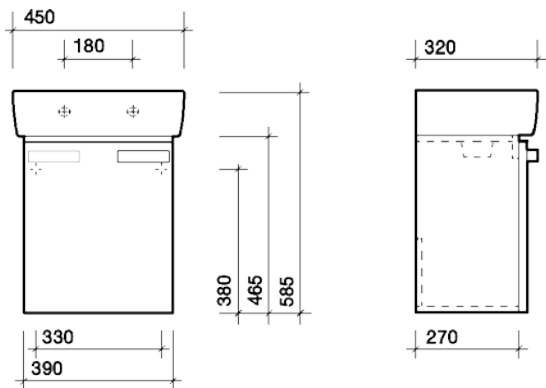

galerie plan 450 furniture

co-ordinating galerie plan range

complete with fixings

Galerie plan 450 x 320mm washbasin and furniture unit

All measurements shown are in millimetres. Drawing sizes are not to scale.

to specify/order:

Please use the eight character reference shown below.

furniture washbasin

Wall fixing or furniture basin
450 x 320mm, 1 tap hole

GL4851WH

furniture unit

Underbasin furniture unit
390 x 270mm, white gloss
390 x 270mm, red gloss
390 x 270mm, wenge gloss