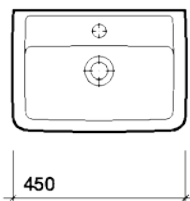

galerie plan 450 furniture

co-ordinating galerie plan range

complete with fixings

Galerie plan 450 x 320mm washbasin and furniture unit

All measurements shown are in millimetres. Drawing sizes are not to scale.

to specify/order:

Please use the eight character reference shown below.

furniture washbasin

Wall fixing or furniture basin
450 x 320mm, 1 tap hole

GL4851WH

furniture unit

Underbasin furniture unit
390 x 270mm, white gloss
390 x 270mm, red gloss
390 x 270mm, wenge gloss