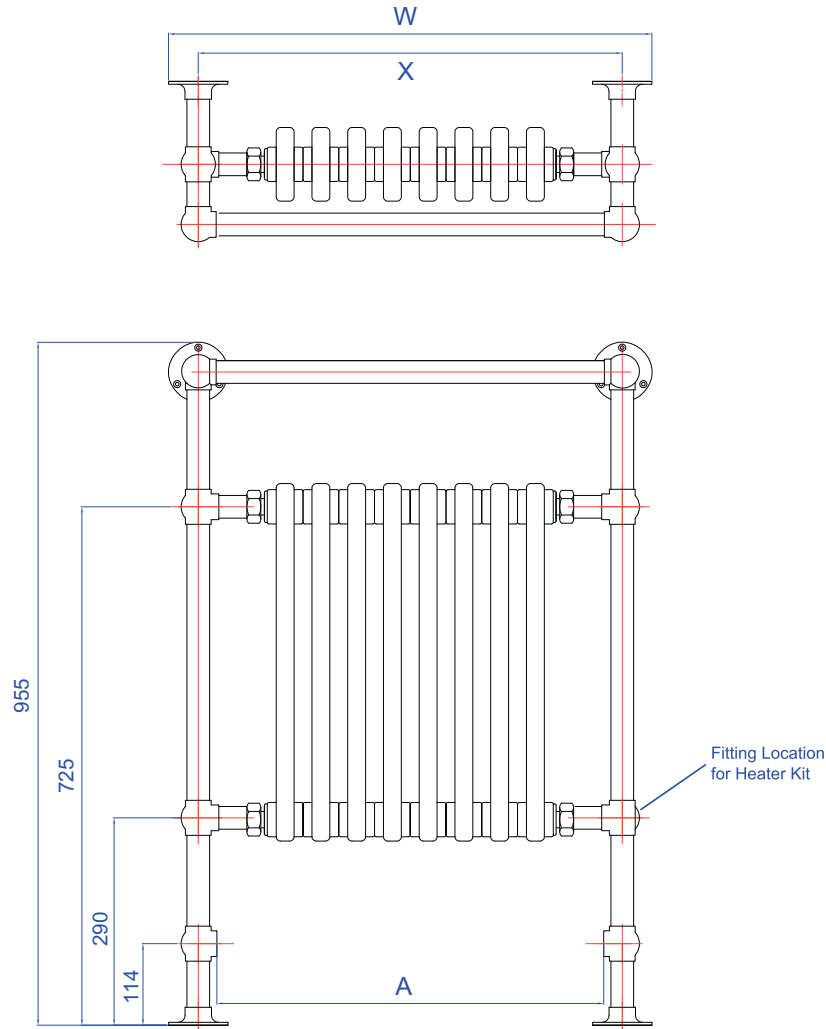

MYSON

MYSON Eastern Avenue, Team Valley, Gateshead, Tyne & Wear NE11 0PG, UK
T: 0845 402 3434, F: 0191 491 7568, sales@myson.co.uk, www.myson.co.uk

DEE Traditional

code	W overall width (mm)	X (mm)	A face to face (mm)	rad HxW (mm)
VR1/4	476	393	341	500x200
VR1	676	593	541	500x400
VR2	776	693	641	500x500
VR3	876	793	741	500x600

Fitting Location
for Heater Kit