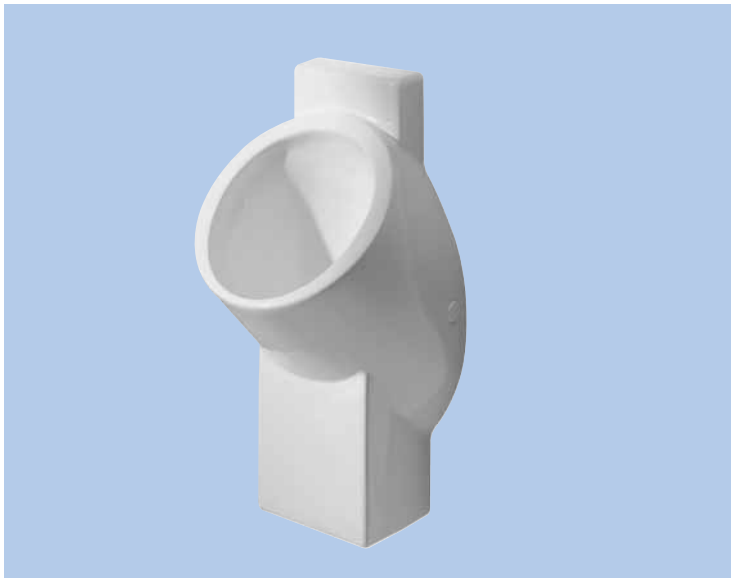

centaurus - waterless

modern design - first hybrid urinal, completely waterless

thoroughly hygienic & economically unbeatable

Waterless

to specify/order:

Please use the eight character reference shown below.

waterless urinal

375 x 710 x 325mm,
including fixings

VC7520WH

odourwise

Odourwise installation pack:

White 1.5" BSP (75mm flange)

TW6850WH

Chrome 1.5" BSP (75mm flange)