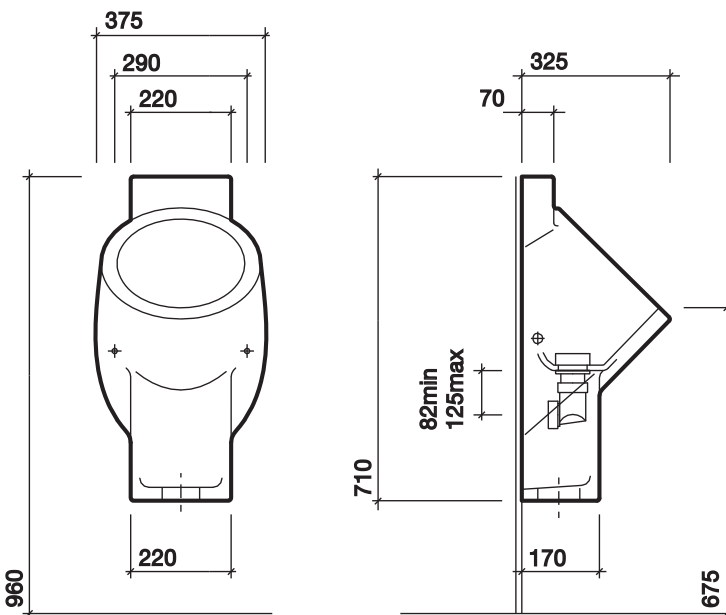

waterless urinal

375 x 710 x 325mm,
including fixings

VC7520WH

odourwise

Odourwise installation pack:

White 1.5" BSP (75mm flange)

TW6850WH

Chrome 1.5" BSP (75mm flange)

Bowl screwed to wall with brackets.

All measurements shown are in millimetres. Drawing sizes are not to scale.

Lawton Road, Alsager, Stoke-on-Trent ST7 2DF, UK
 Tel: +44(0) 1270 879777 Fax: +44(0) 1270 873864
 www.twyfordbathrooms.com UK Technical Helpline Tel: 0870 840 0437 Fax: 0870 840 0438