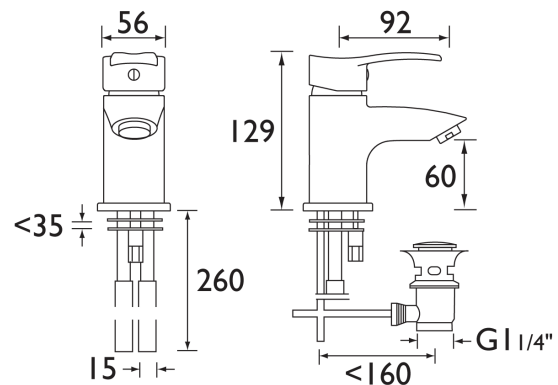

TECHNICAL DATASHEET

CAPRI

CAPRI ECO BASIN MIXER WITH POP-UP WASTE

Product Specification

| | |
|------------------------------|---|
| Product Code: | CAP EBAS C |
| Finish: | Chrome |
| Product Type: | Contemporary |
| Construction: | Bodies are of all brass construction and are designed to conform to BS EN 200 |
| Cartridge/Valve Type: | 35mm ceramic disc cartridge |
| Supply: | Suitable for all plumbing systems, ideally balanced |
| Inlet Connections: | M10 x 15mm flexible connection pipes |
| Water Pressure: | Min. 0.2 bar, Max. 8.0 bar |

Additional Information

- Includes eco-click water saving feature. Cartridge offers subtle resistance as it reaches approximately half of its full flow capability, saving water. For increased flow the eco-click feature can be overridden.
- Chrome plated to BS EN 248
- Metal handle.
- Incorporates additional safety feature where by the maximum temperature can be controlled by repositioning a plastic collar under the control lever to limit its travel.