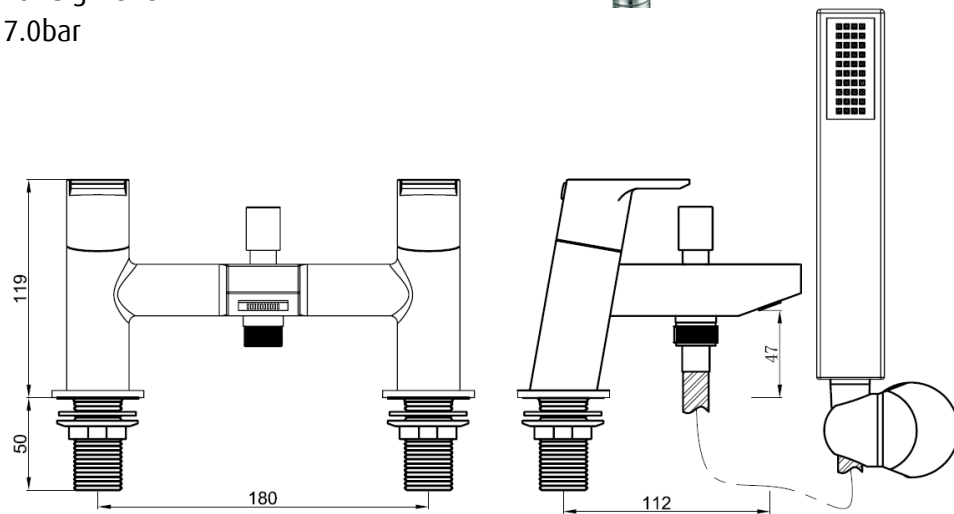

PISA BATH SHOWER MIXER CHROME

Product Specification

Product Code:	PS BSM C
Finish:	Chrome
Product Type:	Contemporary
Construction:	Body is of brass construction
Valve Type:	¾" Ceramic disc valve ¼ turn
Supply:	Suitable for all plumbing systems
Inlet Connections:	2 x ¾" BSP threaded tail
Outlet Connection:	Rectangular flow straightener
Water Pressure:	Min 0.2bar Max 7.0bar

Additional Information

- Supplied with metal back nuts and handles.
- Supplied with 1750mm shower hose, rub clean handset and wall bracket.
- Chrome plated to BS EN 248.

Technical Advice: For further information please call 0844 7016273 or email customer@bristan.com
Guarantee: 5 years covering manufacturing faults.