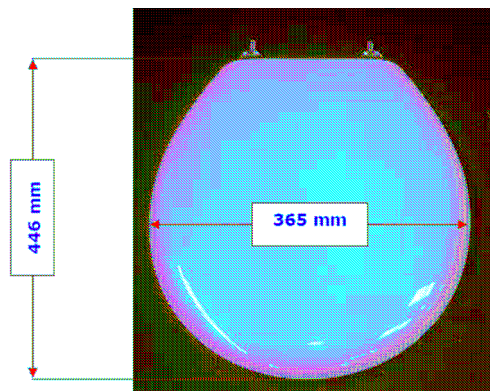

TECHNICAL DATASHEET

BRISTAN

DUNE

DUNE STANDARD TOILET SEAT

© Bristan Group 2009

Product Specification

Product Code:	SW DN SEAT SH W
Finishes:	White
Product Type:	Contemporary
Construction:	Thermoset Plastic