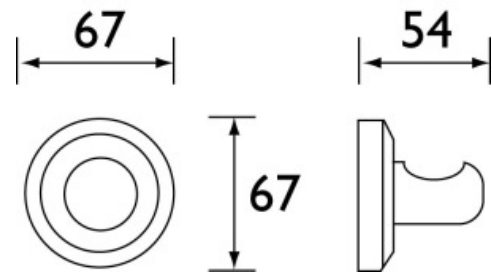

### Product Specification

**Product Code:** SO HOOK C  
**Finish:** Chrome  
**Product Type:** Contemporary  
**Construction:** Brass