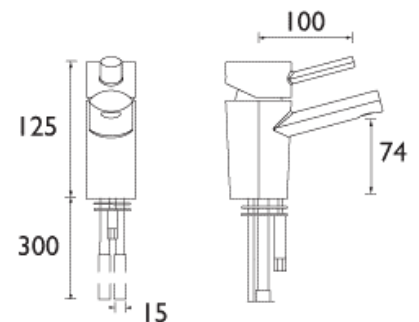

Compliance/Approvals

WRAS: Certificate no. 1007010

Flow Rates (litres per minute)

System Pressure	0.2bar	0.4bar	1bar	2bar	3bar	5bar
OL EBASNW C (mixed)	4.6	7.0	11.5	16.9	21.0	27.2

Bristan, Birch Coppice Business Park, Dordon, Tamworth, B78 15G
Telephone: 0844 701 6274 Facsimile: 0844 701 6275
Web Site: www.bristan.com Email: enquire@bristan.com

The information contained on this page was correct at date of issue. Fitting dimensions are provided as a guide only. Some variation may occur due to manufacturing tolerances. Bristan pursues a policy of continuing improvement in design and performance of its products and so reserves the right to change specifications without prior notice.