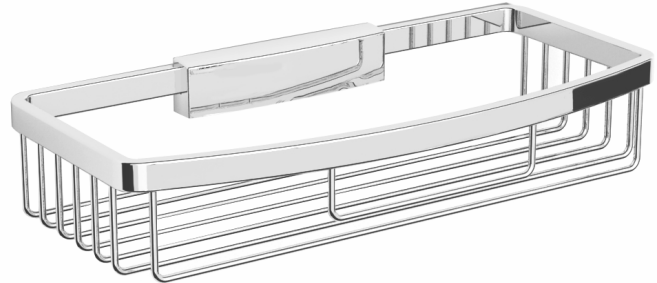

TECHNICAL DATASHEET

COMPLEMENTARY BATHROOM ACCESSORY SHOWER BASKET

Product Specification

Product Code: CAR SWIRE C
Finish: Chrome
Product Type: Complementary

(Dimensions in mm)

Additional Information

- Incorporates the 'Lift & Clean' feature, which is a concealed fixing system that not only simplifies the installation process, but also allows the item to be easily removed for cleaning
- The basket is made from brass with a chrome plated finish
- Other accessories available from Complementary range:
 - Shower enclosure tidy basket (CAR ETIDY C)
 - Rectangular shelf (CAR RSHELF C)
 - Corner shelf (CAR CSHELF C)
 - Wire soap basket (CAR CWIRE C)
 - Soap dispenser (CAR SOAP C)