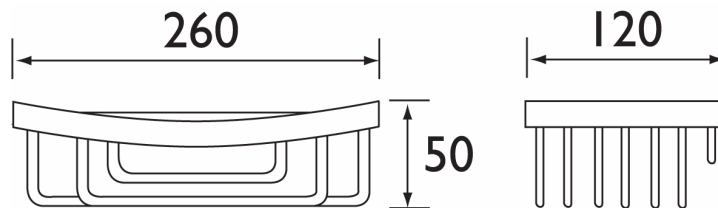

TECHNICAL DATASHEET

COMPLEMENTARY BATHROOM ACCESSORY SHOWER BASKET

Product Specification

Product Code: CAR SWIRE C
Finish: Chrome
Product Type: Complementary

(Dimensions in mm)

Additional Information

- Incorporates the 'Lift & Clean' feature, which is a concealed fixing system that not only simplifies the installation process, but also allows the item to be easily removed for cleaning
- The basket is made from brass with a chrome plated finish
- Other accessories available from Complementary range:
 - Shower enclosure tidy basket (CAR ETIDY C)
 - Rectangular shelf (CAR RSHELF C)
 - Corner shelf (CAR CSHELF C)
 - Wire soap basket (CAR CWIRE C)
 - Soap dispenser (CAR SOAP C)