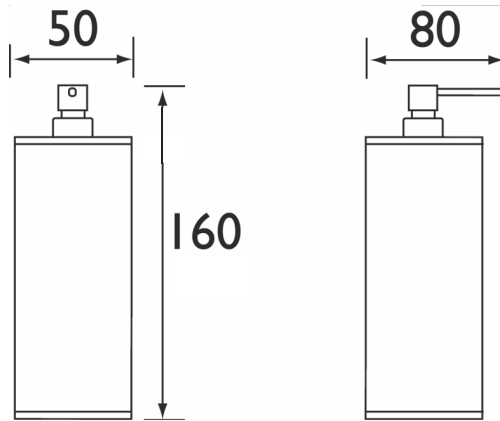

TECHNICAL DATASHEET

COMPLEMENTARY BATHROOM ACCESSORY SOAP DISPENSER

Product Specification

Product Code:	CAR SOAP C
Finish:	Chrome
Product Type:	Complementary

(Dimensions in mm)

Additional Information

- Incorporates the 'Lift & Clean' feature, which is a concealed fixing system that not only simplifies the installation process, but also allows the item to be easily removed for cleaning
- The soap dispenser is made from brass with a chrome plated finish
- Other accessories available from Complementary range:
 - Shower enclosure tidy basket (CAR ETIDY C)
 - Rectangular shelf (CAR RSHELF C)
 - Corner shelf (CAR CSHELF C)
 - Shower basket (CAR SWIRE C)
 - Wire soap basket (CAR CWIRE C)