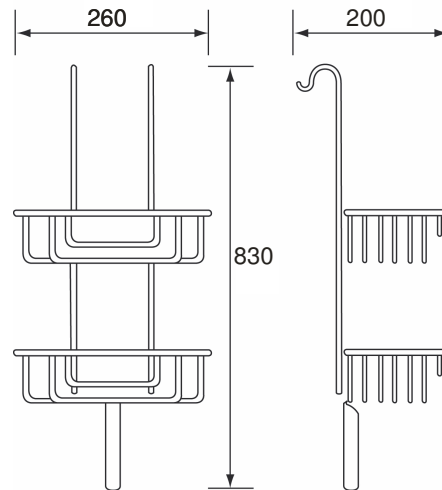

## TECHNICAL DATASHEET

### COMPLEMENTARY BATHROOM ACCESSORY SHOWER ENCLOSURE TIDY BASKET

#### Product Specification

<b>Product Code:</b>	CAR ETIDY C
<b>Finish:</b>	Chrome
<b>Product Type:</b>	Complementary

(Dimensions in mm)

#### Additional Information

- Simply hangs over the fixed panel/glass of a shower enclosure
- The basket is made from brass with a chrome plated finish
- Supplied with shower wiper to remove excess water from enclosure glass after use
- Other accessories available from Complementary range:
  - Rectangular shelf (CAR RSHELF C)
  - Corner shelf (CAR CSHELF C)
  - Wire soap basket (CAR CWIRE C)
  - Shower basket (CAR SWIRE C)
  - Soap dispenser (CAR SOAP C)