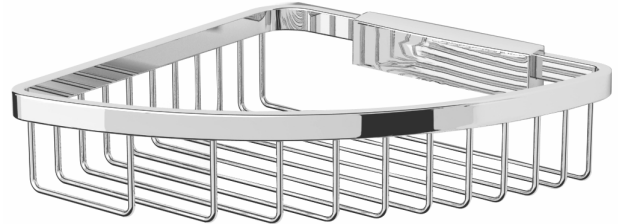

TECHNICAL DATASHEET

COMPLEMENTARY BATHROOM ACCESSORY WIRE SOAP BASKET

Product Specification

Product Code: CAR CWIRE C
Finish: Chrome
Product Type: Complementary

(Dimensions in mm)

Additional Information

- Incorporates the 'Lift & Clean' feature, which is a concealed fixing system that not only simplifies the installation process, but also allows the item to be easily removed for cleaning
- The basket is made from brass with a chrome plated finish
- Other accessories available from Complementary range:
 - Shower enclosure tidy basket (CAR ETIDY C)
 - Rectangular shelf (CAR RSHELF C)
 - Corner shelf (CAR CSHELF C)
 - Shower basket (CAR SWIRE C)
 - Soap dispenser (CAR SOAP C)