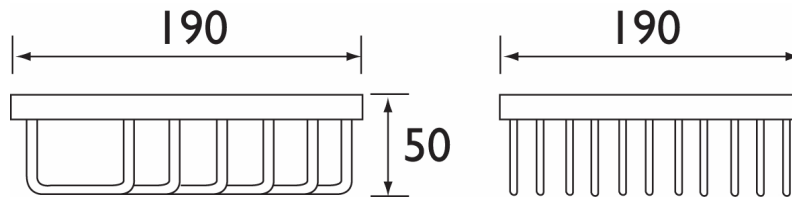

TECHNICAL DATASHEET

COMPLEMENTARY BATHROOM ACCESSORY WIRE SOAP BASKET

Product Specification

Product Code: CAR CWIRE C
Finish: Chrome
Product Type: Complementary

(Dimensions in mm)

Additional Information

- Incorporates the 'Lift & Clean' feature, which is a concealed fixing system that not only simplifies the installation process, but also allows the item to be easily removed for cleaning
- The basket is made from brass with a chrome plated finish
- Other accessories available from Complementary range:
 - Shower enclosure tidy basket (CAR ETIDY C)
 - Rectangular shelf (CAR RSHELF C)
 - Corner shelf (CAR CSHELF C)
 - Shower basket (CAR SWIRE C)
 - Soap dispenser (CAR SOAP C)