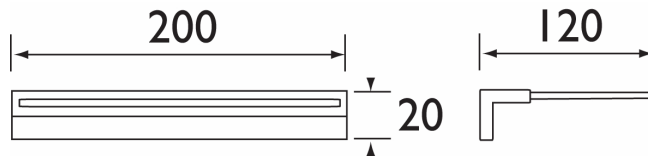

TECHNICAL DATASHEET

COMPLEMENTARY BATHROOM ACCESSORY CORNER SHELF

Product Specification

Product Code: CAR CSHELF C
Finish: Chrome
Product Type: Complementary

(Dimensions in mm)

Additional Information

- The shelf is made from brass with a chrome plated finish
- Other accessories available from Complementary range:
 - Shower enclosure tidy basket (CAR ETIDY C)
 - Rectangular shelf (CAR RSHELF C)
 - Wire soap basket (CAR CWIRE C)
 - Shower basket (CAR SWIRE C)
 - Soap dispenser (CAR SOAP C)