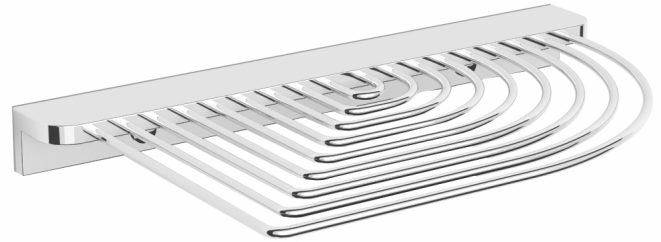

TECHNICAL DATASHEET

COMPLEMENTARY BATHROOM ACCESSORY CORNER SHELF

Product Specification

Product Code: CAR CSHELF C
Finish: Chrome
Product Type: Complementary

(Dimensions in mm)

Additional Information

- The shelf is made from brass with a chrome plated finish
- Other accessories available from Complementary range:
 - Shower enclosure tidy basket (CAR ETIDY C)
 - Rectangular shelf (CAR RSHELF C)
 - Wire soap basket (CAR CWIRE C)
 - Shower basket (CAR SWIRE C)
 - Soap dispenser (CAR SOAP C)