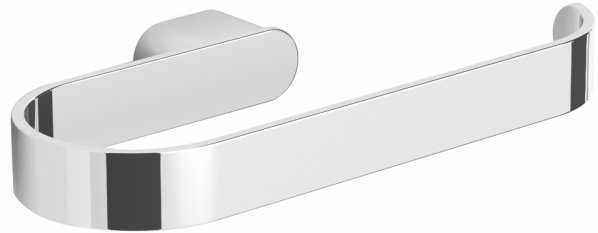

TECHNICAL DATASHEET

CONTEMPORARY BATHROOM ACCESSORY

TRESCO TOWEL RING

Product Specification

Product Code: TR RING C
Finish: Chrome
Product Type: Contemporary

(Dimensions in mm)

Additional Information

- The ring is made from brass with a chrome plated finish
- Supplied with screws and fixings
- Other accessories available from Tresco range:
 - Toilet roll holder (TR ROLL C)
 - Towel rail (TR RAIL C)
 - Robe hook (TR HOOK C)
 - Glass shelf (TR SHELF C)