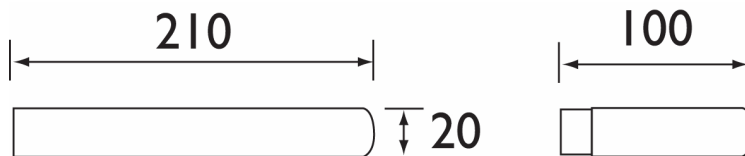

TECHNICAL DATASHEET

CONTEMPORARY BATHROOM ACCESSORY

TRESCO TOWEL RING

Product Specification

Product Code: TR RING C
Finish: Chrome
Product Type: Contemporary

(Dimensions in mm)

Additional Information

- The ring is made from brass with a chrome plated finish
- Supplied with screws and fixings
- Other accessories available from Tresco range:
 - Toilet roll holder (TR ROLL C)
 - Towel rail (TR RAIL C)
 - Robe hook (TR HOOK C)
 - Glass shelf (TR SHELF C)