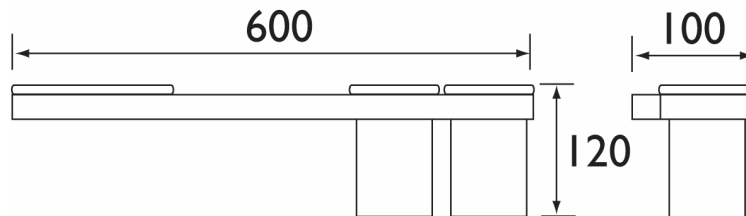

TECHNICAL DATASHEET

CONTEMPORARY BATHROOM ACCESSORY TRESKO TOWEL RAIL

Product Specification

Product Code: TR RAIL C
Finish: Chrome
Product Type: Contemporary

(Dimensions in mm)

Additional Information

- The rail is made from brass with a chrome plated finish
- Supplied with screws and fixings
- Other accessories available from Tresco range:
 - Toilet roll holder (TR ROLL C)
 - Robe hook (TR HOOK C)
 - Towel ring (TR RING C)
 - Glass shelf (TR SHELF C)