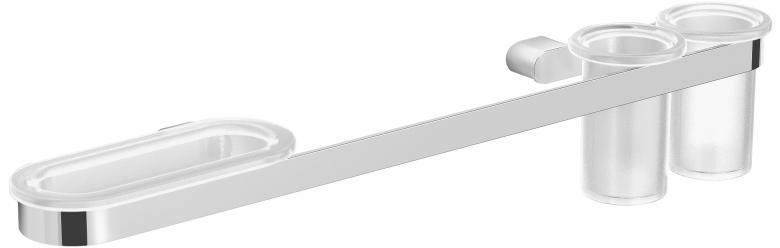

TECHNICAL DATASHEET

CONTEMPORARY BATHROOM ACCESSORY TRESKO TOWEL RAIL

Product Specification

Product Code: TR RAIL C
Finish: Chrome
Product Type: Contemporary

(Dimensions in mm)

Additional Information

- The rail is made from brass with a chrome plated finish
- Supplied with screws and fixings
- Other accessories available from Tresco range:
 - Toilet roll holder (TR ROLL C)
 - Robe hook (TR HOOK C)
 - Towel ring (TR RING C)
 - Glass shelf (TR SHELF C)