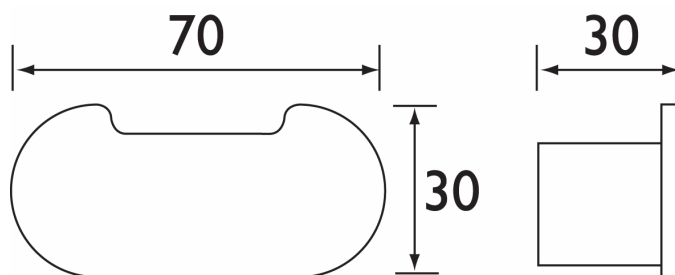

TECHNICAL DATASHEET

CONTEMPORARY BATHROOM ACCESSORY

TRESCO ROBE HOOK

Product Specification

Product Code: TR HOOK C
Finish: Chrome
Product Type: Contemporary

(Dimensions in mm)

Additional Information

- The hook is made from brass with a chrome plated finish
- Supplied with screws and fixings
- Other accessories available from Tresco range:
 - Toilet roll holder (TR ROLL C)
 - Towel rail (TR RAIL C)
 - Towel ring (TR RING C)
 - Glass shelf (TR SHELF C)