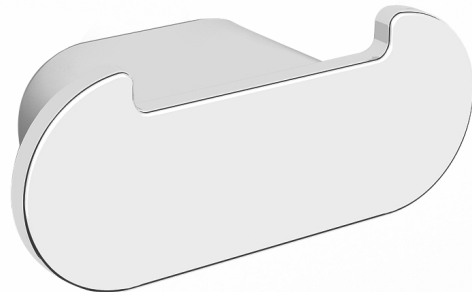

TECHNICAL DATASHEET

CONTEMPORARY BATHROOM ACCESSORY

TRESCO ROBE HOOK

Product Specification

Product Code: TR HOOK C
Finish: Chrome
Product Type: Contemporary

(Dimensions in mm)

Additional Information

- The hook is made from brass with a chrome plated finish
- Supplied with screws and fixings
- Other accessories available from Tresco range:
 - Toilet roll holder (TR ROLL C)
 - Towel rail (TR RAIL C)
 - Towel ring (TR RING C)
 - Glass shelf (TR SHELF C)