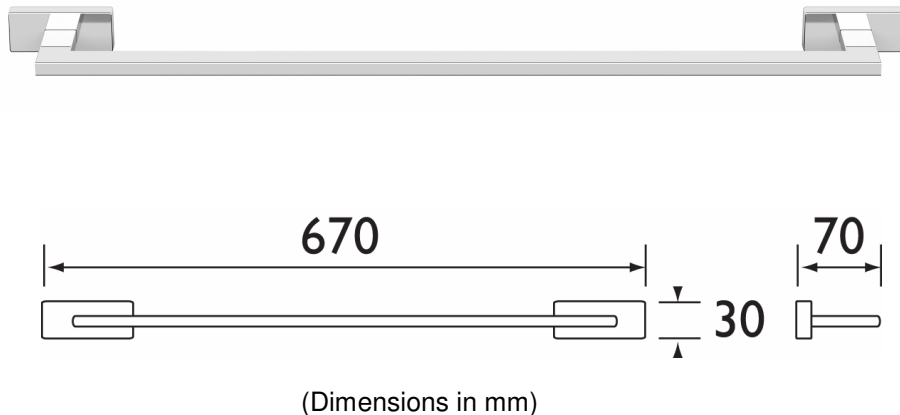

TECHNICAL DATASHEET

CONTEMPORARY BATHROOM ACCESSORY VENTIS TOWEL RAIL

Product Specification

Product Code: VE RAIL C
Finish: Chrome
Product Type: Contemporary

Additional Information

- The rail is made from brass with a chrome plated finish
- Supplied with screws and fixings
- Other accessories available from Ventis range:
 - Toilet roll holder (VE ROLL C)
 - Wall mounted soap dispenser (VE SOAP C)
 - Wall mounted tumbler & holder (VE HOLD C)
 - Towel ring (VE RING C)
 - Robe hook (VE HOOK C)
 - Shelf (VE SHELF C)