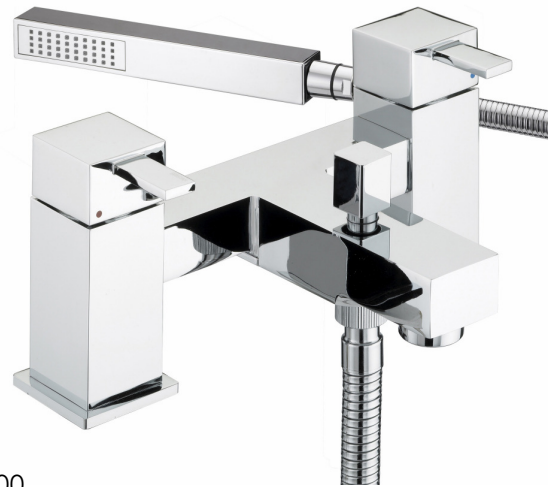

TECHNICAL DATASHEET

QUADRATO

QUADRATO BATH SHOWER MIXER CHROME

Product Specification

Product Code:	QD BSM C
Finishes:	Chrome
Product Type:	Contemporary
Construction:	Bodies are of all brass construction and are designed to conform to BS EN 200
Cartridge/Valve Type:	¼ turn ¾" ceramic disc valve
Supply:	Suitable for all plumbing systems, ideally balanced
Inlet Connections:	¾" BSP
Outlet Connection:	Flow straightener
Water Pressure:	Min. 0.5 bar, Max. 8.0 bar
Dimensions for Fitting:	180mm (inlet centres)

1750mm HOSE, RUB CLEAN
HANDSET & WALL BRACKET

Additional Information

- Metal handles
- Chrome plated to BS EN 248
- Supplied with single function rub clean handset, 1.75m hose & wall bracket

Technical Advice: For further information please call 0844 7016273 or email customer@bristan.com.
Guarantee: 5 years covering manufacturing faults.