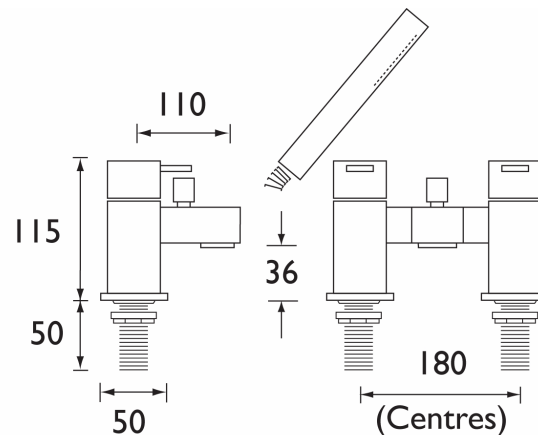

TECHNICAL DATASHEET

QUADRATO

QUADRATO BATH SHOWER MIXER CHROME

Product Specification

Product Code:	QD BSM C
Finishes:	Chrome
Product Type:	Contemporary
Construction:	Bodies are of all brass construction and are designed to conform to BS EN 200
Cartridge/Valve Type:	¼ turn ¾" ceramic disc valve
Supply:	Suitable for all plumbing systems, ideally balanced
Inlet Connections:	¾" BSP
Outlet Connection:	Flow straightener
Water Pressure:	Min. 0.5 bar, Max. 8.0 bar
Dimensions for Fitting:	180mm (inlet centres)

1750mm HOSE, RUB CLEAN
HANDSET & WALL BRACKET

Additional Information

- Metal handles
- Chrome plated to BS EN 248
- Supplied with single function rub clean handset, 1.75m hose & wall bracket

Technical Advice: For further information please call 0844 7016273 or email customer@bristan.com.
Guarantee: 5 years covering manufacturing faults.