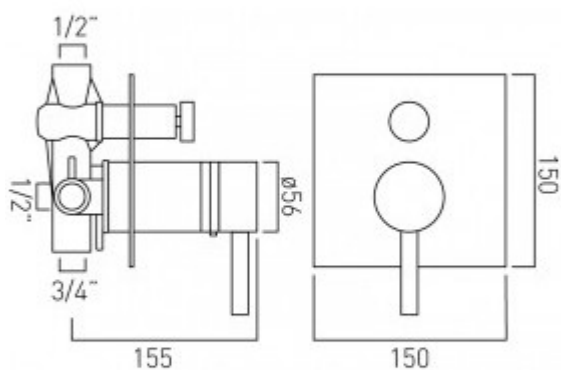

**technical drawing**

**description:**

concealed thermostatic shower valve  
with diverter  
single lever  
wall mounted  
with square backplate  
thermostatic cartridge CAR-KT46  
2 x 1/2" inlets  
1 x 1/2" outlet  
1 x 3/4" outlet  
min-max wall mount 70-95mm  
optimum installation depth 83mm