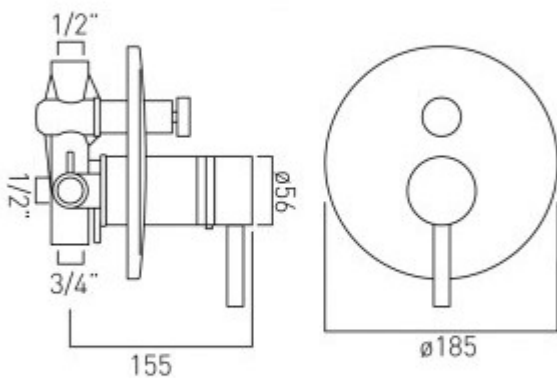

technical drawing

description:

concealed thermostatic shower valve
with diverter
single lever
wall mounted
with round backplate
thermostatic cartridge CAR-KT46
2 x 1/2" inlets
1 x 1/2" outlet
1 x 3/4" outlet
min-max wall mount 70-95mm
optimum installation depth 83mm