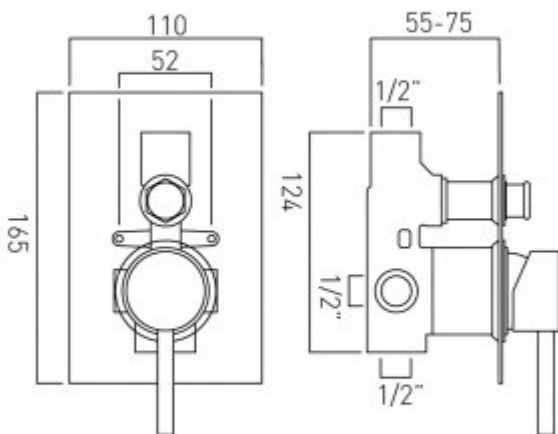

technical drawing

description:

concealed shower valve with diverter
single lever
wall mounted
with rectangular plate
ceramic cartridge CAR-K40A
2 x 1/2" inlets
2 x 1/2" outlets
min-max wall mount 55-75mm
optimum installation depth 65mm