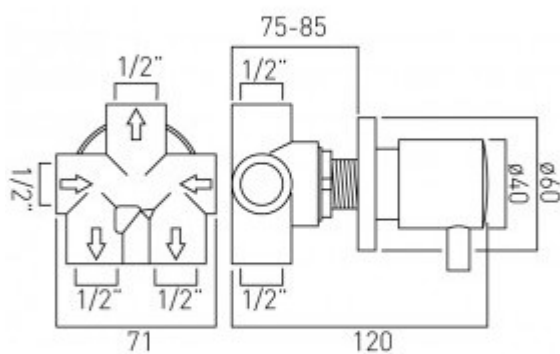

technical drawing

description:

concealed 3 way diverter valve
wall mounted
ceramic cartridge
2 x 1/2" inlets
3 x 1/2" outlets
1 x 1/2" threaded blanking plug
min-max wall mount 75-85mm

finishes:

chrome

minimum operating pressure: 1.0 bar MP