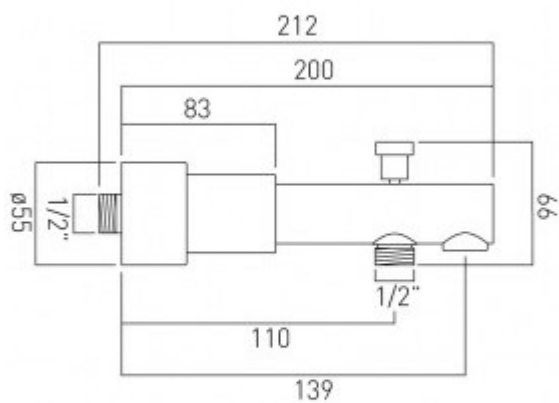

technical drawing

description:

bath spout with diverter
wall mounted

finishes:

chrome

minimum operating pressure: 1.0 bar MP

Eco flow regulator: FR-SHOWER/9-C/P

guarantee: