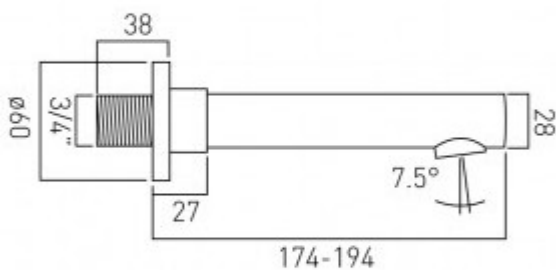

technical drawing

description:

bath spout
wall mounted
3/4" inlet

finishes:

chrome

minimum operating pressure: 0.3 bar LP

guarantee:

12 year guarantee