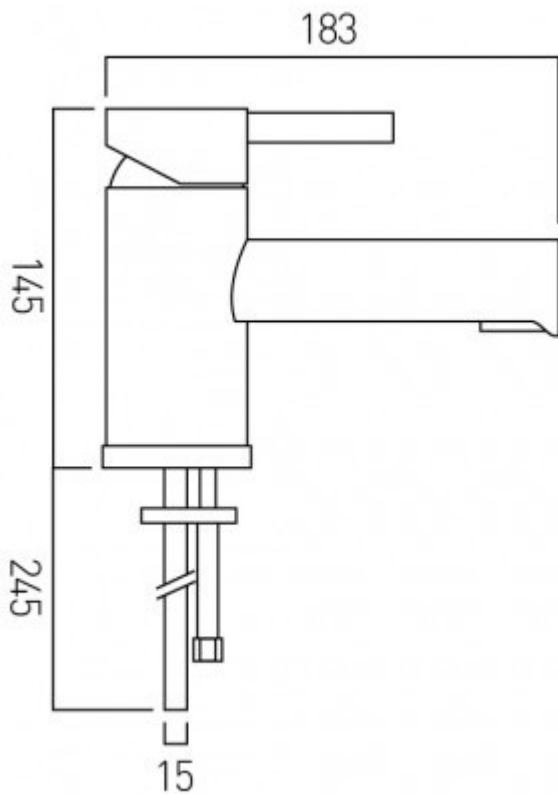

technical drawing

**description:**

mono bath filler  
single lever  
deck mounted  
with water flow straightener  
ceramic cartridge ST-212K  
2 x 15mm x 300mm copper tail connections  
deck mount drill hole diameter 44mm

**finishes:**

chrome

**minimum operating pressure:** 0.3 bar LP

**guarantee:**

12 year guarantee

VADO wedmore road cheddar somerset england bs27 3eb

tel 01934 744466 fax 01934 744345 sales@vado-uk.com www.vado-uk.com