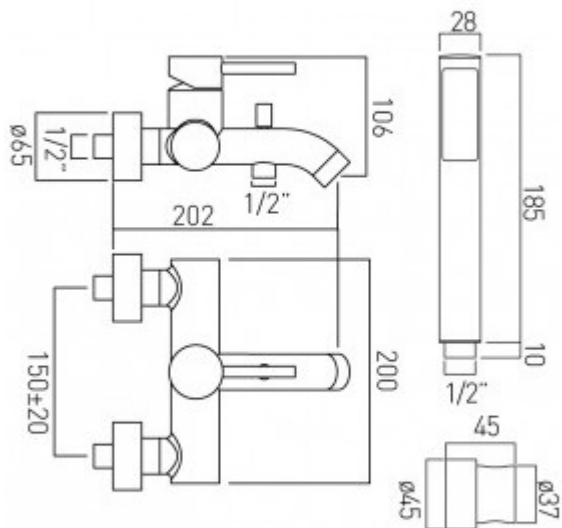

technical drawing

**description:**

exposed bath shower mixer  
single lever, wall mounted  
with shower kit  
with water flow straightener  
with water flow aerator  
ceramic cartridge CAR-K40B  
1/2" x 3/4" x 45mm eccentrics

**finishes:**

chrome

**minimum operating pressure:** 1.5 bar MP

**ECO** flow regulator: FR-SHOWER/9-C/P

**guarantee:**

12 year guarantee

VADO wedmore road cheddar somerset england bs27 3eb

tel 01934 744466 fax 01934 744345 sales@vado-uk.com www.vado-uk.com