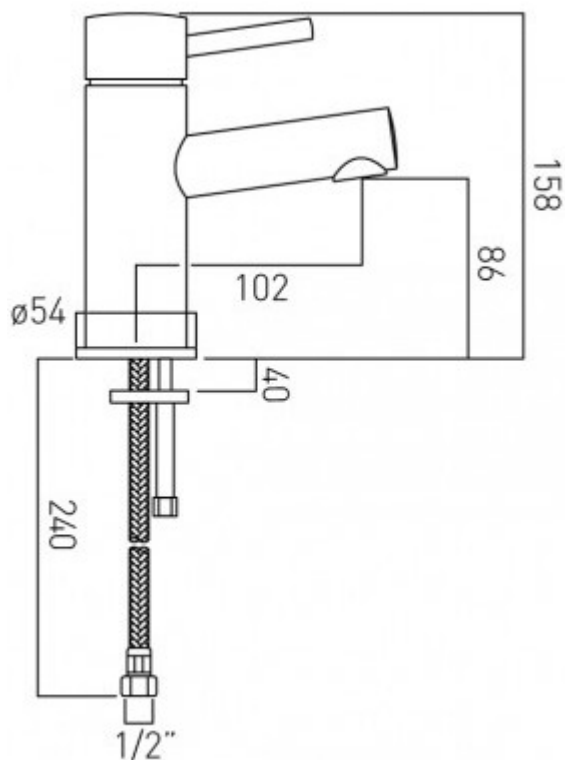

technical drawing

description:

mono basin mixer
single lever
deck mounted
smooth bodied
without clic-clac waste
with water flow straightener
with water flow aerator
ceramic cartridge CAR-K40A
2 x 1/2" nut x 240mm flexipipe connections
deck mount drill hole diameter 35mm

finishes:

chrome

minimum operating pressure: 0.2 bar LP

Eco flow regulator: FR-100/5-PLA

guarantee:

12 year guarantee

VADO wedmore road cheddar somerset england bs27 3eb

tel 01934 744466 fax 01934 744345 sales@vado-uk.com www.vado-uk.com