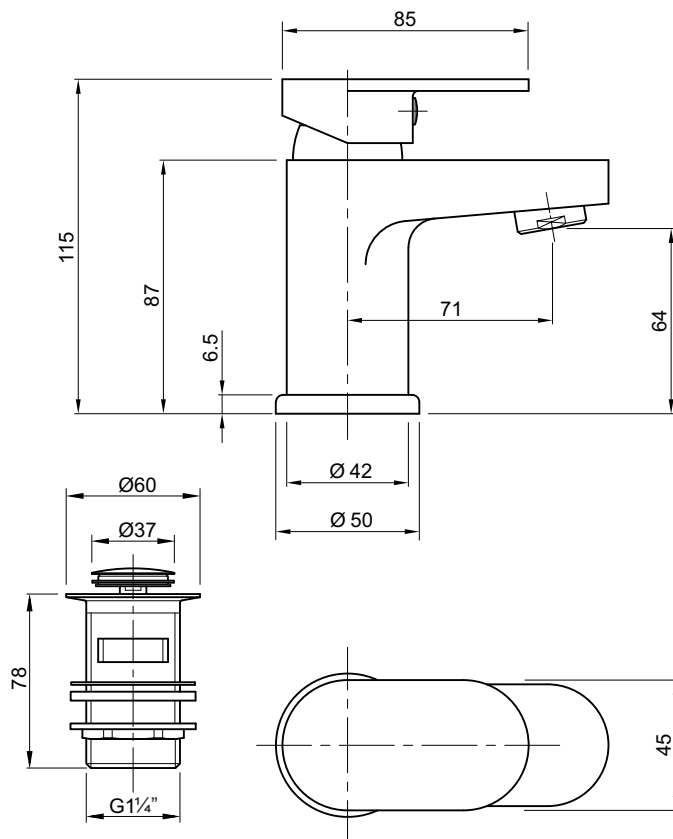

Minimum operating pressure 0.2 bar.

Maximum operating pressure 5 bar.

note

Maximum surface thickness to fit tap is 44mm.

Easy fit clicker waste (slotted) included.

Attached using 'C' plate fixing kit included.

X70 Basin Mono Mixer - Mini Inc Click Clack Waste

Deck Mounted Mini Basin Mixer – X705122CP

Flow Rate (Litres per minute)	0.2 Bar	0.5 Bar	1.0 Bar	2.0 Bar	3.0 Bar	5.0 Bar
Standard Mixed	5.6	9.7	13.9	19.8	24.3	31.2
Flow Limiter Fitted (Part No:XS9075XX)	2.2	3.60	5.20	6.70	6.4	6.20

All measurements shown are in millimetres. Drawing sizes are not to scale.
to specify/order: Please use the 8 or 9 character reference shown above.

Lawton Road, Alsager, Stoke-on-Trent ST7 2DF, UK
Tel: +44(0) 1270 879777 Fax: +44(0) 1270 873864
www.twyfordbathrooms.com UK Technical Helpline Tel: 0844 412 5921/01270 871 480