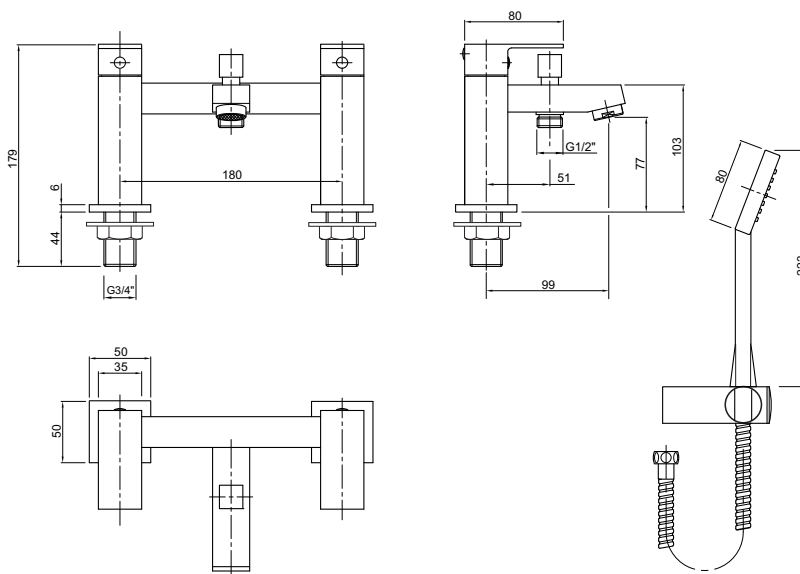

Maximum operating pressure 5 bar.

note

Maximum surface thickness to fit tap is 33mm.
Plastic back nuts and shower head wall mounting bracket included.

Deck Mounted Bath Shower Mixer – X625265CP

Flow Rate (Litres per minute)	0.2 Bar	0.5 Bar	1.0 Bar	2.0 Bar	3.0 Bar	5.0 Bar
Mixed Tap Outlet	7.5	12.8	18.6	26.6	32.6	42.7
Handset	2.5	6.5	9.5	15.0	18.8	25.4
Flow Limiter Fitted In Handset (Part No:XS9008XX)	2.3	4.4	6	8	7.5	6.8

All measurements shown are in millimetres. Drawing sizes are not to scale.
to specify/order: Please use the 8 or 9 character reference shown above.

Lawton Road, Alsager, Stoke-on-Trent ST7 2DF, UK
Tel: +44(0) 1270 879777 Fax: +44(0) 1270 873864
www.twyfordbathrooms.com UK Technical Helpline Tel: 0844 412 5921/01270 871 480