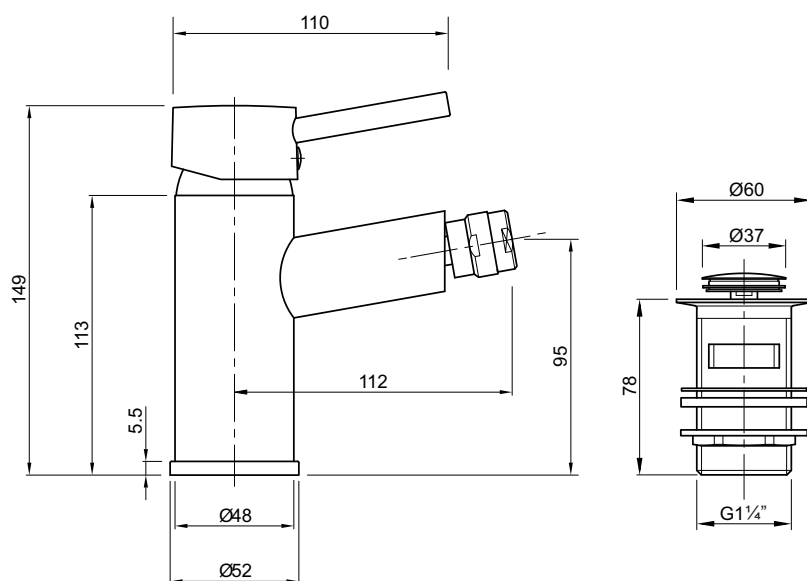

approvals

Product manufactured from WRAS approved materials

standards

Chrome plated to BS EN248

system requirements

Can be installed on any system

recommended operating pressure

Minimum operating pressure 0.2 bar.

Maximum operating pressure 5 bar.

note

Maximum surface thickness to fit tap is 44mm.

Easy fit clicker waste (slotted) included.

Attached using 'C' plate fixing kit included.

Deck Mounted Bidet Mixer – X605135CP

Flow Rate (Litres per minute)	0.2 Bar	0.5 Bar	1.0 Bar	2.0 Bar	3.0 Bar	5.0 Bar
Standard Mixed	4.3	7.3	10.6	15.0	19.0	24.3

All measurements shown are in millimetres. Drawing sizes are not to scale.
to specify/order: Please use the 8 or 9 character reference shown above.