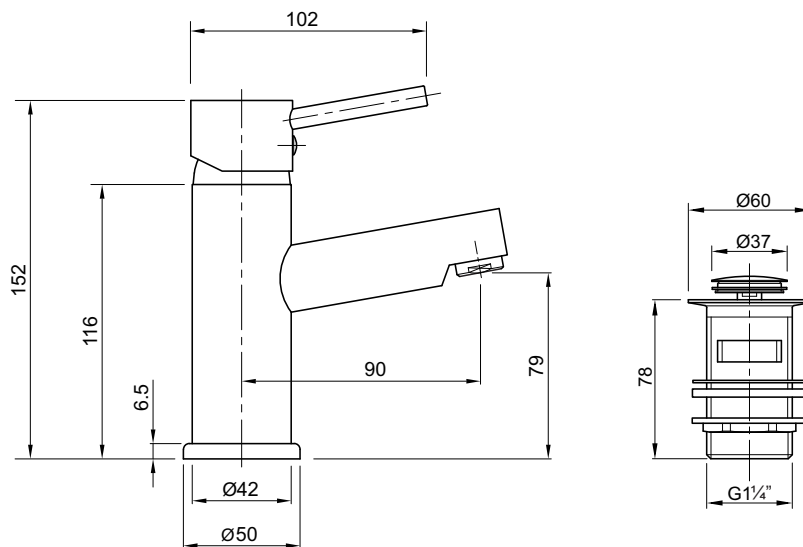

Maximum operating pressure 5 bar.

note

Maximum surface thickness to fit tap is 44mm.

Easy fit clicker waste (slotted) included.

Attached using 'C' plate fixing kit included.

X60 Basin Mono Mixer - Mini Inc Click Clack Waste

Deck Mounted Mini Basin Mixer – X605122CP

Flow Rate (Litres per minute)	0.2 Bar	0.5 Bar	1.0 Bar	2.0 Bar	3.0 Bar	5.0 Bar
Standard Mixed	4.0	6.6	9.0	13.2	16.2	21.2
Flow Limiter Fitted (Part No:XS9004XX)	2.9	4.9	6.10	6.60	7.10	7.80

All measurements shown are in millimetres. Drawing sizes are not to scale.
to specify/order: Please use the 8 or 9 character reference shown above.

Lawton Road, Alsager, Stoke-on-Trent ST7 2DF, UK
Tel: +44(0) 1270 879777 Fax: +44(0) 1270 873864
www.twyfordbathrooms.com UK Technical Helpline Tel: 0844 412 5921/01270 871 480