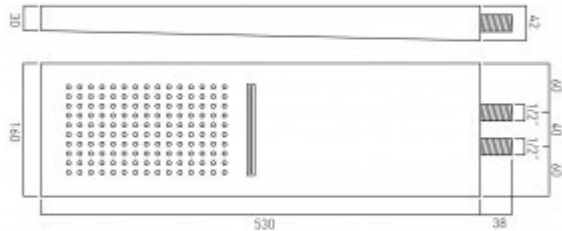

technical drawing

**description:**

ingot rectangular shower head  
wall mounted  
2 function:  
water blade and cascade shower

**finishes:**

chrome

**minimum operating pressure:** 1.5 bar MP

**ECO flow regulator:** FR-SHOWER/9-C/P