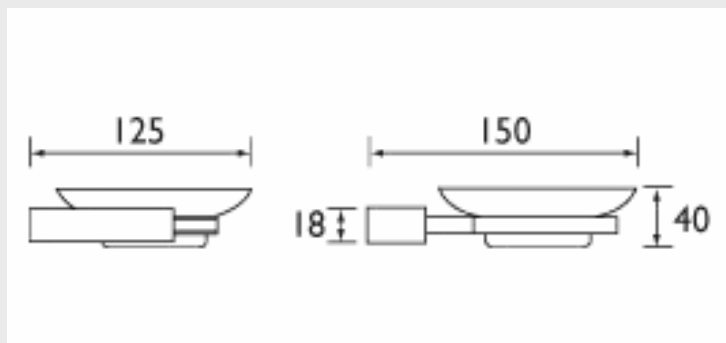

### Product Specification

**Product Code:** CL DISH C

**Finish:** Chrome