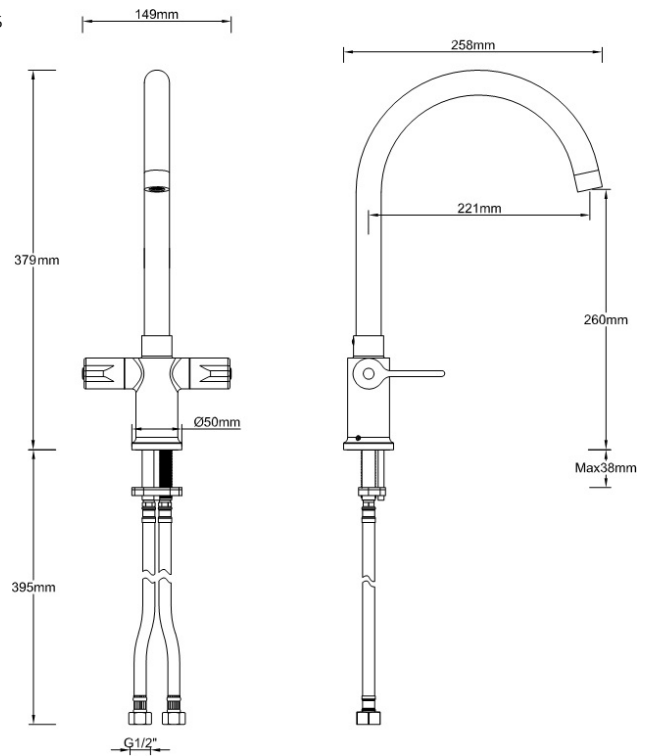

TECHNICAL DATA SHEET

DESIGN UTILITY LEVER EASYFIT SINK MIXER

Design Utility Lever Easyfit Sink Mixer Chrome Plated

Product Specification

Product Code:	DUL SNK EF C
Finish:	Chrome
Product Type:	Contemporary
Construction:	Body is of brass construction and is designed to conform to BS EN 200
Valve Type:	Ceramic Cartridge
Supply:	Suitable for all plumbing systems Preferably Balanced Pressures
Inlet Connections:	½" BSP
Working Pressures:	Min 0.5bar, Max 5.0bar

Additional Information

- Unique patented technology.
- Designed with the installer in mind to ensure installation and future maintenance is made quick and easy.
- Ceramic disc cartridge for added durability and ease of use.
- Supplied with flexible connecting pipes.
- Supplied with easy to use metal lever handle.
- Chrome plated to BS EN 248.