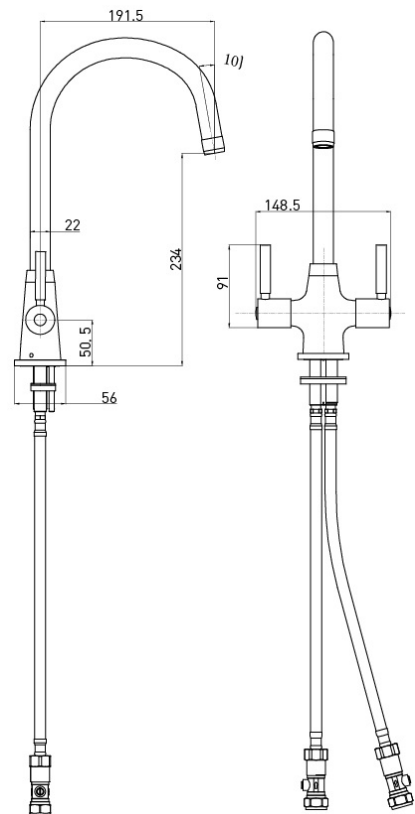

TECHNICAL DATA SHEET

MONZA SINK MIXER

Monza Easyfit Kitchen Sink Mixer Chrome Plated

Product Specification

Product Code:	MZ SNK EF C
Finish:	Chrome
Product Type:	Contemporary
Construction:	Body is of brass construction and is designed to conform to BS EN 200
Valve Type:	Ceramic Cartridge
Supply:	Suitable for all plumbing systems
Inlet Connections:	½" BSP
Working Pressures:	Min 0.2bar, Max 5.0bar

Additional Information

- Unique patented technology.
- Designed with the installer in mind to ensure installation and future maintenance is made quick and easy.
- Ceramic disc cartridge for added durability and ease of use.
- Supplied with flexible connecting pipes.
- Supplied with easy to use metal lever handle.
- Chrome plated to BS EN 248.